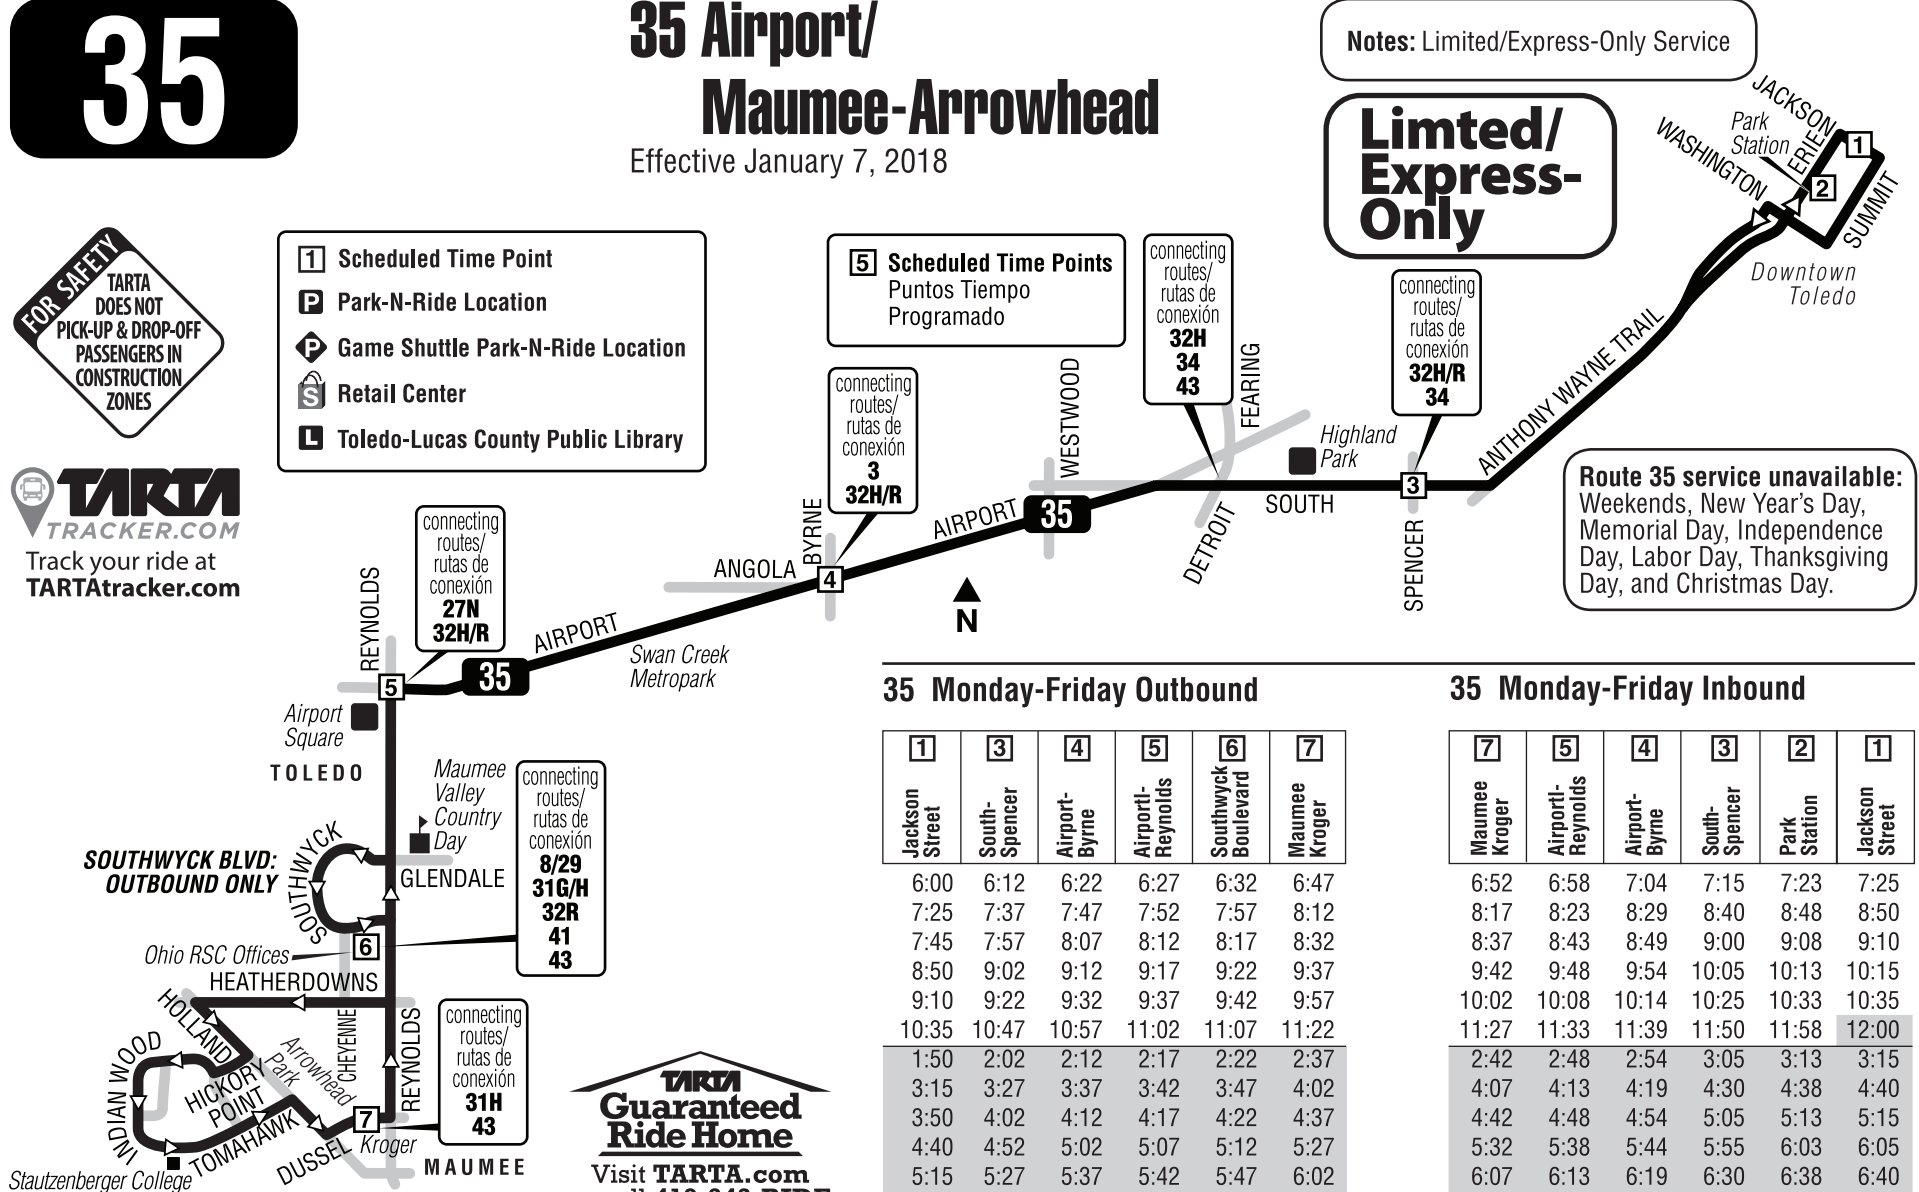

35

TARTA

Bus Route Timetable and Map

35

DOWNTOWN TOLEDO BUS STOPS

In addition to the Jackson Street timepoint **1** on the printed schedules, weekday routes with downtown connections make stops shown on the map below as **2**. Watch all arriving buses carefully as each bus only stops once at each designated downtown location. Up to four buses may be back-to-back at one time.

...wait here near forward sign.

35 Airport/ Maumee-Arrowhead

Effective January 7, 2018

**Limited/
Express-
Only**

**419-243-RIDE
(419-243-7433)
TARTA.com**

100%

35

35 Airport/ Maumee-Arrowhead

Effective January 7, 2018

Notes: Limited/Express-Only Service

**Limited/
Express-
Only**

- 1** Scheduled Time Point
- P** Park-N-Ride Location
- P** Game Shuttle Park-N-Ride Location
- S** Retail Center
- L** Toledo-Lucas County Public Library