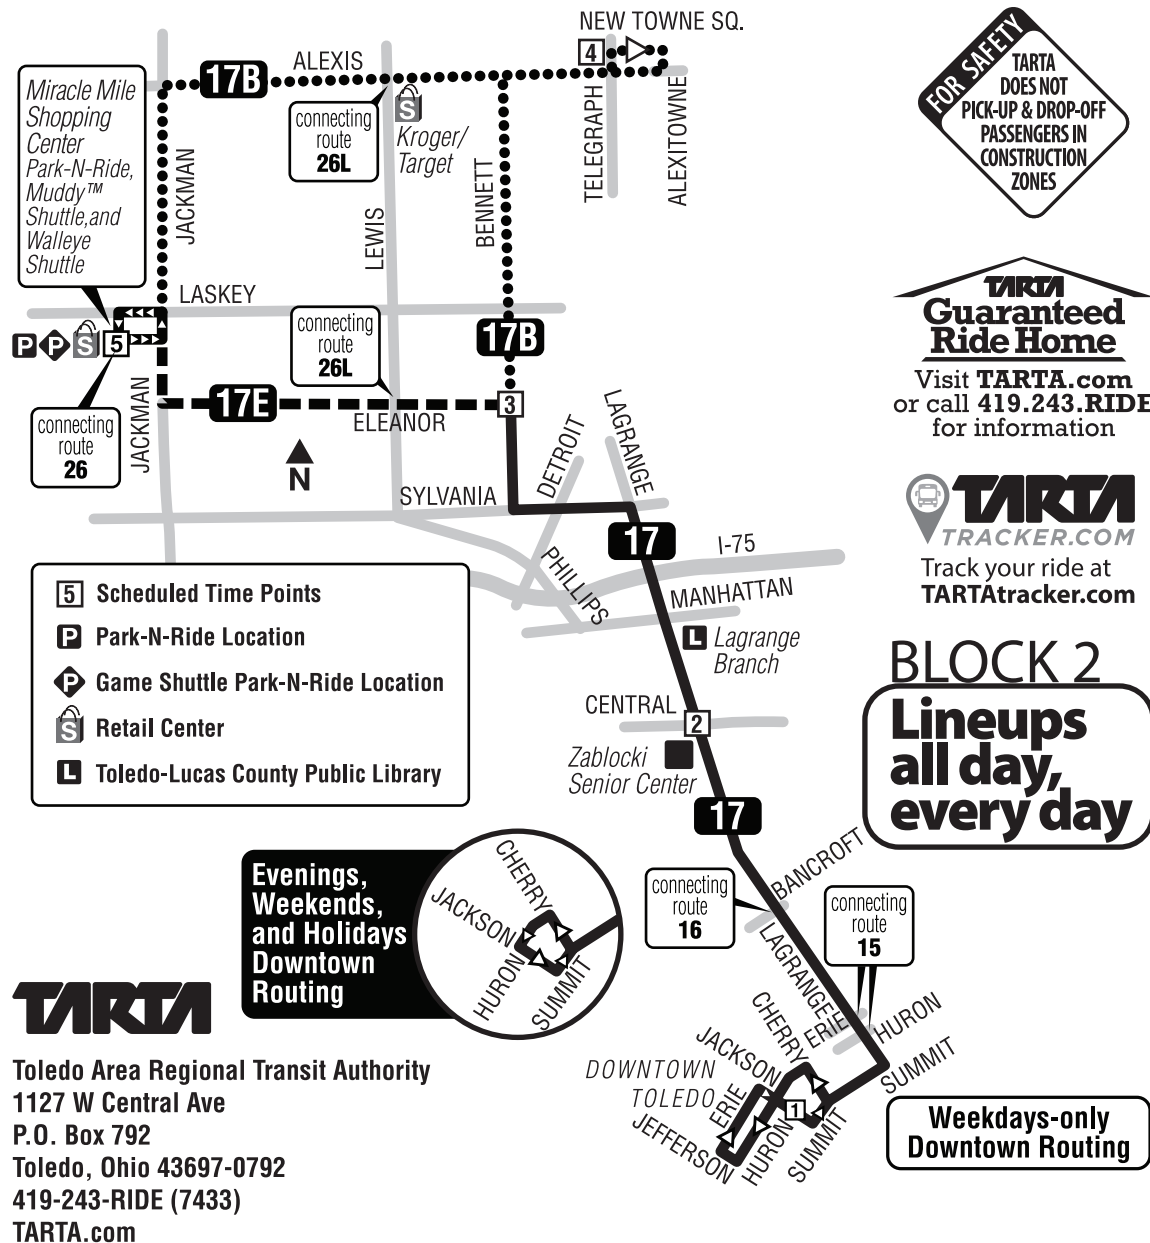

TARTA

17

**Bus Route
Timetable
and Map**

**17B Lagrange/Bennett
via Miracle Mile**
**17E Lagrange/Eleanor
via Miracle Mile**

Effective January 7, 2018

All TARTA buses are equipped with security cameras.

DOWNTOWN TOLEDO BUS STOPS

In addition to the Jackson Street timepoint 1 on the printed schedules, weekday routes with downtown connections make stops shown on the map below as 5. Watch all arriving buses carefully as each bus only stops once at each designated downtown location. Up to four buses may be back-to-back at one time.

BLOCK 1	5 31
	32 34
BLOCK 2	2 17
	20 28
BLOCK 3	22 26 27
BLOCK 4	12 14 15
	16 19

TARTA

Toledo Area Regional Transit Authority
1127 W Central Ave
P.O. Box 792
Toledo, Ohio 43697-0792
419-243-RIDE (7433)
TARTA.com

**Evenings,
Weekends,
and Holidays
Downtown
Routing**

**TARTA
Guaranteed
Ride Home**
Visit TARTA.com
or call 419.243.RIDE
for information

**TARTA
TRACKER.COM**
Track your ride at
TARTAtacker.com

**BLOCK 2
Lineups
all day,
every day**

**Weekdays-only
Downtown
Routing**

Fares and General Information

Adults and students—cash fare . . . . . $ 1.25
Children under age six with adult (limit 2) . . . . . FREE
Senior Citizens* . . . . . .60¢
Persons With Disabilities* . . . . . .60¢
Medicare Card Holders . . . . . .60¢
Tokens—roll of 25 . . . . . $28.25
Weekly Pass $12.50
Monthly Pass $50.00
Senior/Disabled Weekly Pass* . . . . . $ 6.25
Senior/Disabled Monthly Pass* $25.00
*with TARTA Reduced Fare ID Card or Medicare Card
Tokens and weekly passes are available at most area banks and TARTA offices, 1127 W. Central Ave.
419-243-RIDE (419-243-7433) TARTA.com
TTY Users: 7-1-1 or 1-800-750-0750
Schedules are subject to change without notice.

All Scheduled Service Is Open To The Public

Waiting for a Bus
If stop is before an intersection . . .

. . . wait here near intersection.
If stop is after an intersection . . .

. . . wait here near sign.
If stop is mid-block . . .

. . . wait here near forward sign.

TARTA

**Bus Route
Timetable and Map**

17

**17B Lagrange/Bennett
via Miracle Mile**
**17E Lagrange/Eleanor
via Miracle Mile**

Effective January 7, 2018

**TARTA
park n ride**
Drive a little. Save a lot.
MIRACLE MILE SHOPPING CENTER

**BLOCK 2
Lineups
all day,
every day**

**419-243-RIDE
(419-243-7433)
TARTA.com**