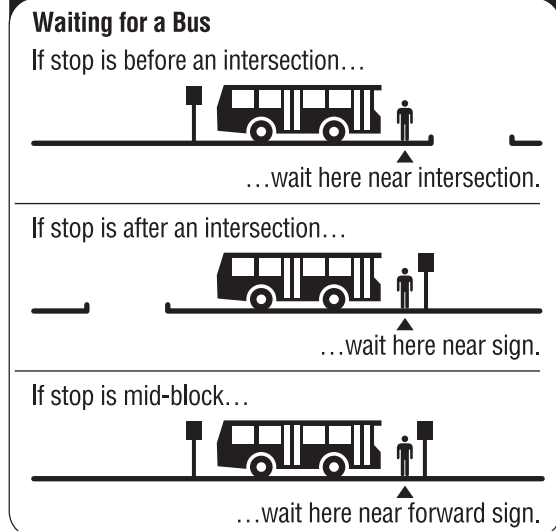

All Scheduled Service Is Open To The Public

TARTA
Bus Route
Timetable and Map

15