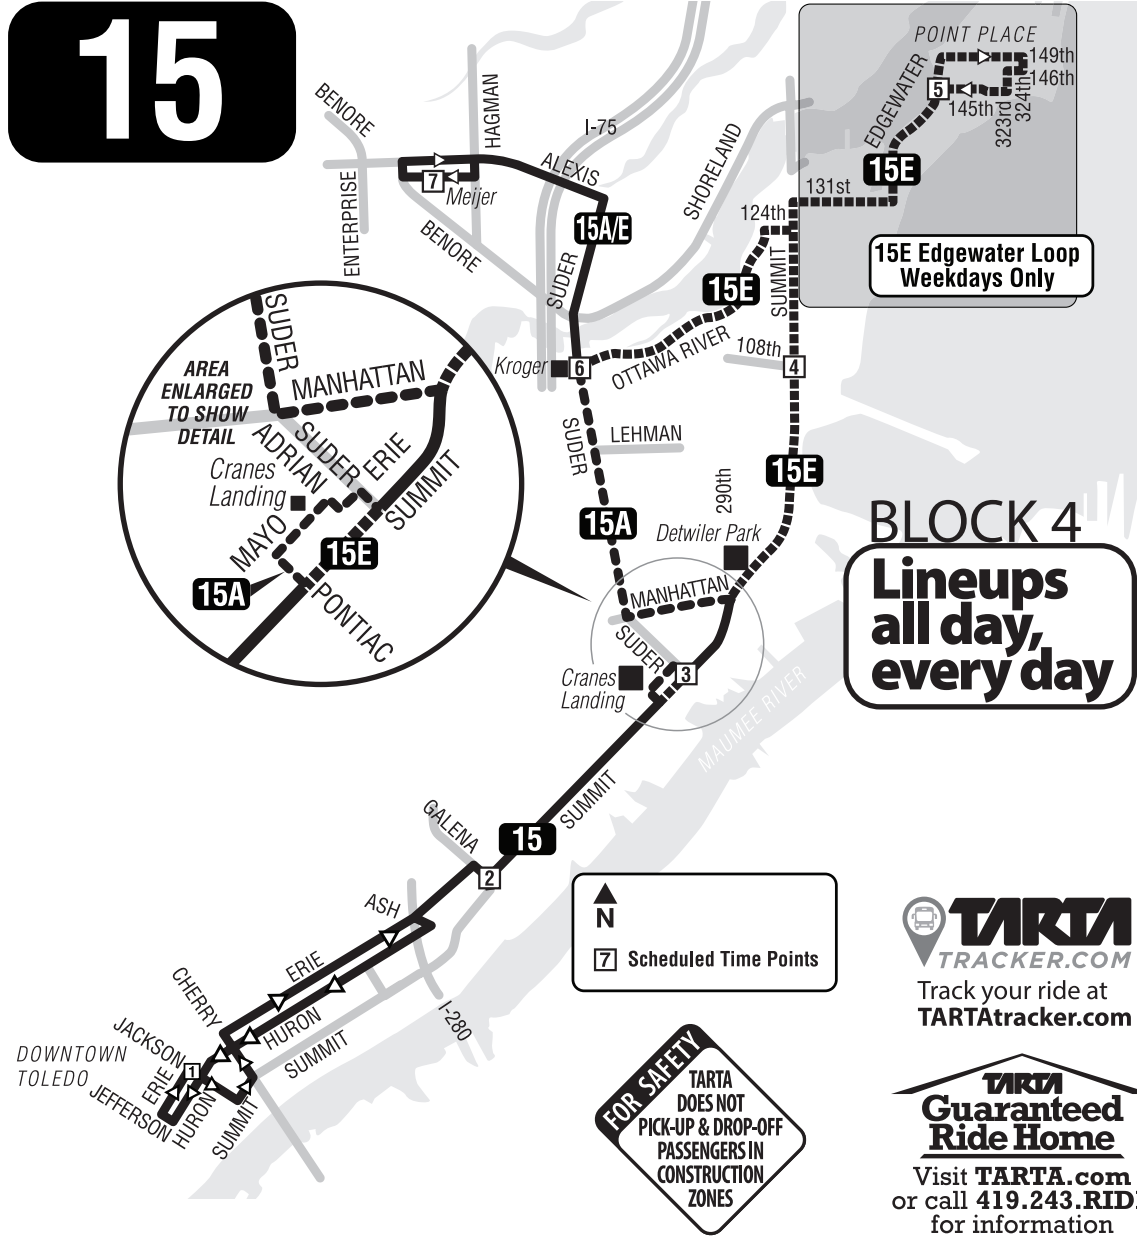

15

BLOCK 4
Lineups
all day,
every day

TARTA
TRACKER.COM
Track your ride at
TARTAtacker.com

TARTA
**Guaranteed
Ride Home**
Visit **TARTA.com**
or call **419.243.RIDE**
for information

15A Summit/Suder/Alexis 15E Summit/Point Place via Alexis

Effective January 7, 2018

DOWNTOWN TOLEDO BUS STOPS

In addition to the Jackson Street timepoint **1** on the printed schedules, weekday routes with downtown connections make stops shown on the map below as **⊙**. Watch all arriving buses carefully as each bus only stops once at each designated downtown location. Up to four buses may be back-to-back at one time.

BLOCK 1	5 31 32 34
BLOCK 2	2 17 20 28
BLOCK 3	22 26 27
BLOCK 4	12 14 15 16 19

All TARTA buses are equipped with security cameras.

TARTA
Toledo Area Regional Transit Authority
1127 W Central Ave
P.O. Box 792
Toledo, Ohio 43697-0792
419-243-RIDE (7433)
TARTA.com

Fares and General Information

1. Adults and students—cash fare . . . . . $ 1.25
   - Children under age six with adult (limit 2) . . . . . FREE
   - Senior Citizens* . . . . . .60¢
   - Persons With Disabilities* . . . . . .60¢
   - Medicare Card Holders . . . . . .60¢
   - Tokens—roll of 25 . . . . . $28.25
   - Weekly Pass $12.50
   - Monthly Pass $50.00
   - Senior/Disabled Weekly Pass* . . . . . $ 6.25
   - Senior/Disabled Monthly Pass* $25.00
2. *with TARTA Reduced Fare ID Card or Medicare Card
3. Tokens and weekly passes are available at most area banks and TARTA offices, 1127 W. Central Ave.
   419-243-RIDE (419-243-7433) TARTA.com
4. TTY Users: 7-1-1 or 1-800-750-0750
5. Schedules are subject to change without notice.