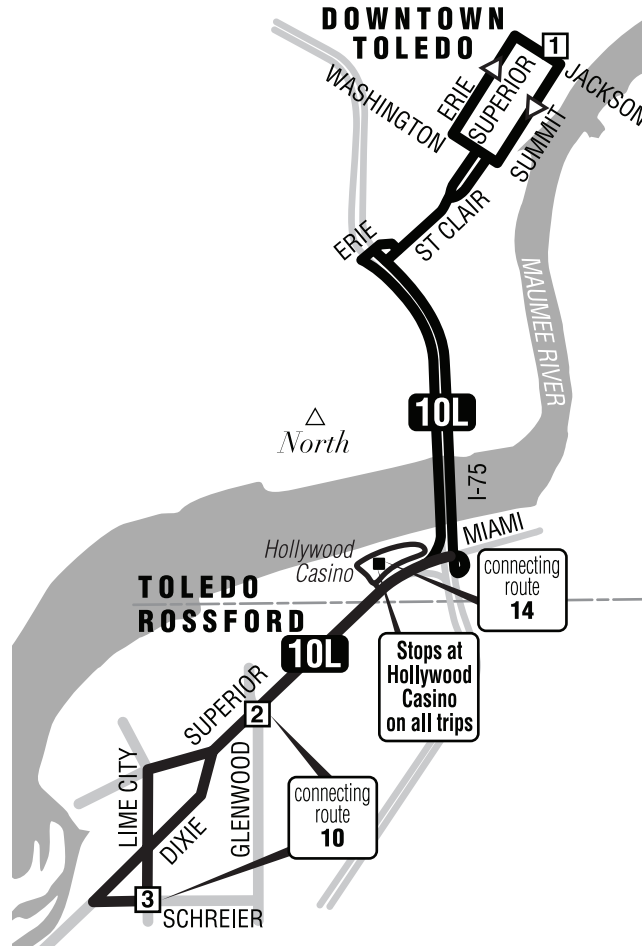

**Limited/
Express-
Only**

10L Rossford via Hollywood Casino

Effective January 7, 2018

10L Monday-Friday Inbound (to Downtown)

3 Lime City- Schreier	2 Superior- Glenwood	1 Jackson Lineup
3:35	3:40	4:00

10L Monday-Friday Outbound (from Downtown)

1 Jackson Lineup	2 Superior- Glenwood	3 Lime City- Schreier
6:30	6:49	6:53

NOTES: Limited/Express-Only Service

No service available: Weekends, New Year's Day, Memorial Day, Independence Day, Labor Day, Thanksgiving Day, and Christmas Day.

Shaded areas denote afternoon times.

10L Rossford via Hollywood Casino

Effective January 7, 2018

**Limited/
Express-
Only**

**TARTA
Guaranteed
Ride Home**
Visit TARTA.com
or call 419.243.RIDE
for information