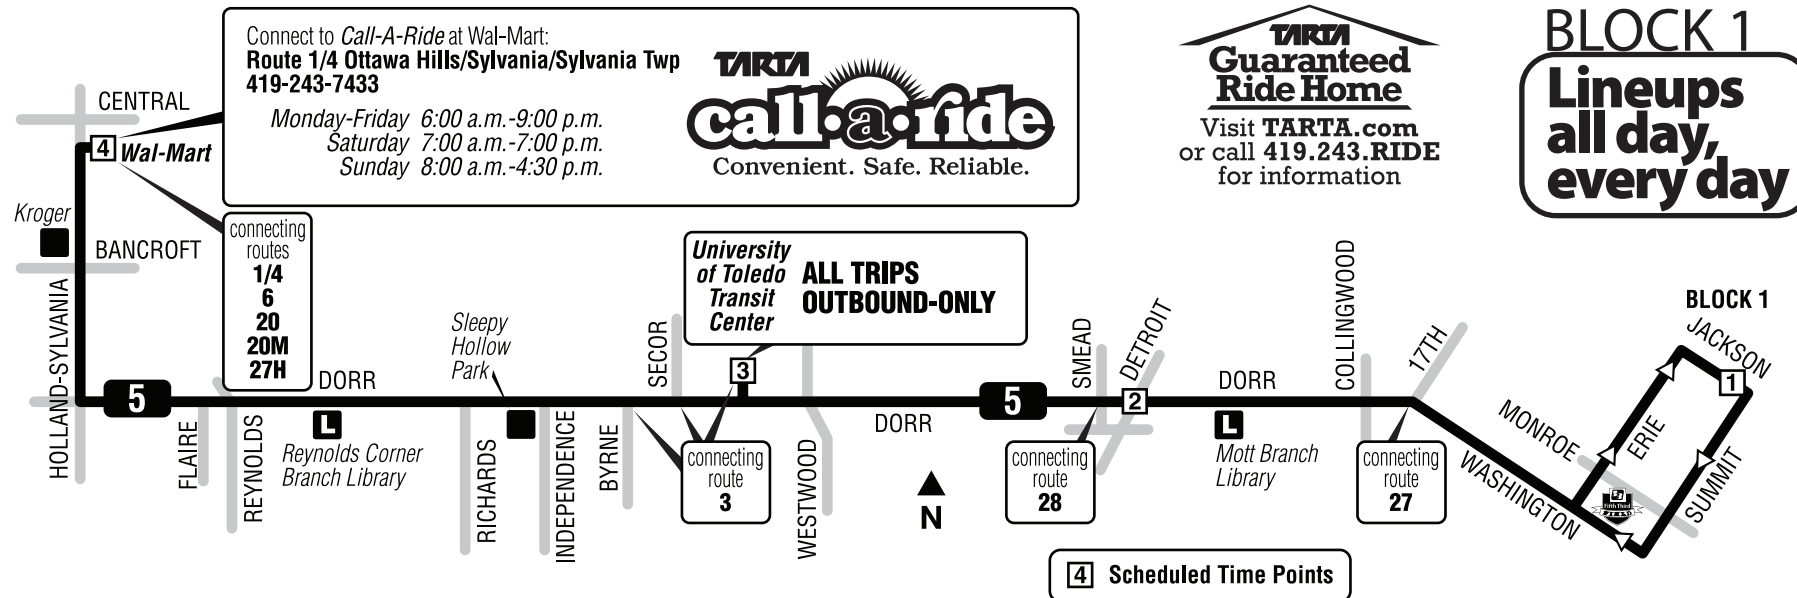

TARTA
Bus Route
Timetable and Map

5

5 Dorr via UT Main Campus/Wal-Mart

Effective January 7, 2018

BLOCK 1
Lineups
all day,
every day

All Scheduled Service Is Open To The Public

Waiting for a Bus

If stop is before an intersection...

5 Monday-Friday Outbound

1 Jackson Lineup	2 Dorr-Detroit	3 UT Transit Center	4 Wal-Mart
6:00	6:13	6:22	6:38
6:30	6:43	6:52	7:08
7:00	7:13	7:22	7:38
7:30	7:43	7:52	8:08
8:00	8:13	8:22	8:38
8:30	8:43	8:52	9:08
9:00	9:13	9:22	9:38
9:30	9:43	9:52	10:08
10:00	10:13	10:22	10:38
10:30	10:43	10:52	11:08
11:00	11:13	11:22	11:38
11:30	11:43	11:52	12:08
12:00	12:13	12:22	12:38
1:00	1:13	1:22	1:38
1:30	1:43	1:52	2:08
2:30	2:43	2:52	3:08
3:00	3:13	3:22	3:38
3:30	3:43	3:52	4:08
4:00	4:13	4:22	4:38
4:30	4:43	4:52	5:08
5:00	5:13	5:22	5:38
5:30	5:43	5:52	6:08
6:50	7:02	7:10	7:22
8:10	8:22	8:30	8:42
9:30	9:42	9:50	10:02
10:50	11:02	11:10	11:22

5 Saturday Outbound

1 Jackson Lineup	2 Dorr-Detroit	3 UT Transit Center	4 Wal-Mart
7:45	7:57	8:05	8:17
9:05	9:17	9:25	9:37
10:25	10:37	10:45	10:57
11:45	11:57	12:05	12:17
1:05	1:17	1:25	1:37
2:25	2:37	2:45	2:57
3:45	3:57	4:05	4:17
5:05	5:17	5:25	5:37
6:25	6:37	6:45	6:57
7:45	7:57	8:05	8:17
9:05	9:17	9:25	9:37

5 Sunday Outbound

1 Jackson Lineup	2 Dorr-Detroit	3 UT Transit Center	4 Wal-Mart
7:45	7:57	8:05	8:17
9:05	9:17	9:25	9:37
10:25	10:37	10:45	10:57
11:45	11:57	12:05	12:17
1:05	1:17	1:25	1:37
2:25	2:37	2:45	2:57
3:45	3:57	4:05	4:17
5:05	5:17	5:25	5:37
6:25	6:37	6:45	6:57