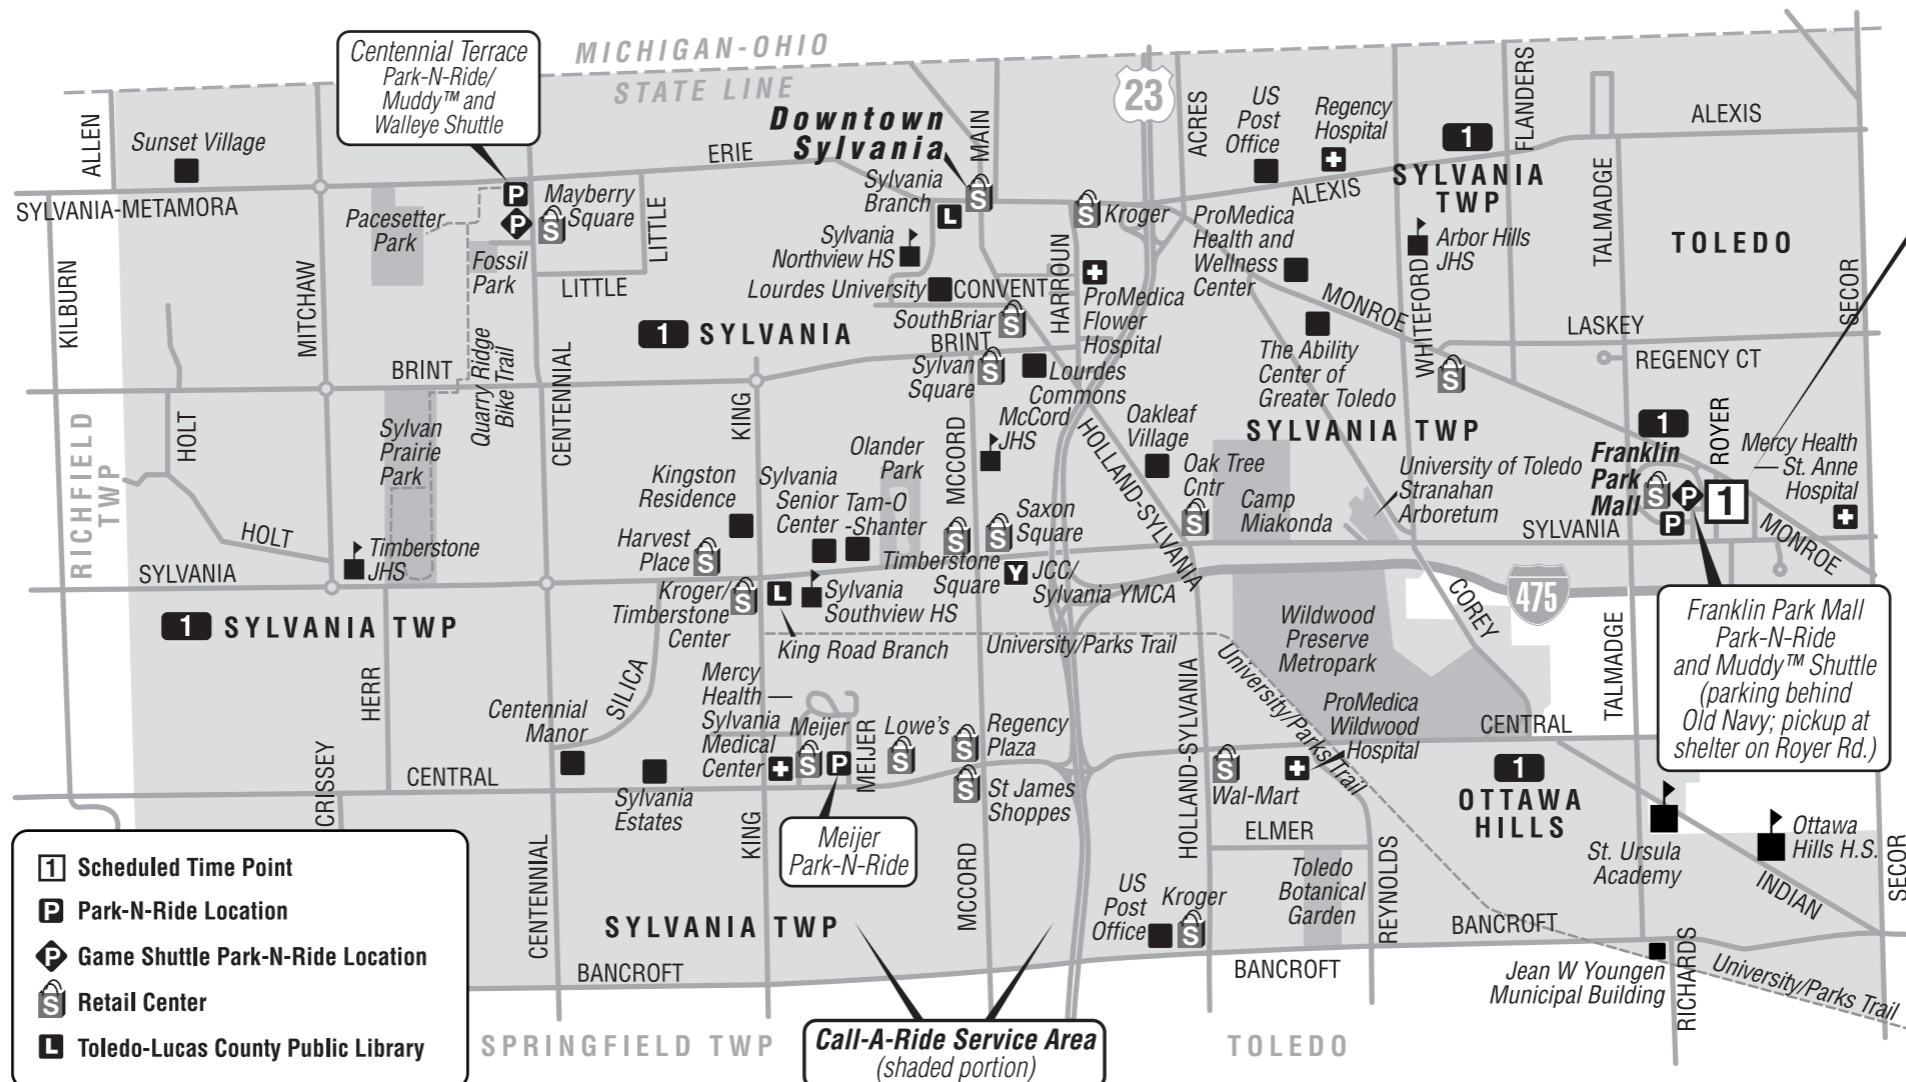

### Here are just a few places the 1/4 Call-A-Ride can take you:

- The Ability Center of Greater Toledo
- Franklin Park Mall
- ProMedica Flower Hospital
- JCC/Sylvania YMCA
- Kroger — *Monroe St/Harroun Rd*  
— *Sylvania Ave/King Rd*  
— *Holland Sylvania/Bancroft*
- King Road Branch Library
- Kingston Residence
- Lourdes University
- Meijer on Central Ave
- Mercy Health — *St. Anne Hospital*  
— *Sylvania Medical Cntr*
- Oakleaf Village
- The Olander Park System
- St Joseph Parish
- Sunset Village
- Sylvania Branch Library
- Sylvania Post Office on Alexis Rd
- Sylvania Senior Center
- Wal-Mart
- Wildwood Preserve Metropark

**Ottawa Hills/Sylvania/Sylvania Twp Call-A-Ride** also connects with regular TARTA line service at several locations including Franklin Park Mall, Meijer, and Wal-Mart.

### Ottawa Hills, Sylvania, Sylvania Twp, and Franklin Park Mall

Monday-Friday 6:00 a.m.-9:00 p.m.

Saturday 7:00 a.m.-7:00 p.m.

Sunday 8:00 a.m.-4:30 p.m.

419-243-RIDE  
(419-243-7433)  
TARTA.com

OTTAWA HILLS/SYLVANIA/SYLVANIA TWP 419-243-RIDE

- 1** Scheduled Time Point
- P** Park-N-Ride Location
- P** Game Shuttle Park-N-Ride Location
- S** Retail Center
- L** Toledo-Lucas County Public Library

Franklin Park Mall Timepoints	
<b>WEEKDAYS</b>	6:30
	6:00
	7:15
	8:40
<b>SATURDAY</b>	7:00
	8:15
	9:33
	10:55
	12:13
	1:35
	2:53
	4:15
	5:33
	6:55
<b>SUNDAY</b>	8:15
	9:33
	10:55
	12:13
	1:35
2:53	
4:15	