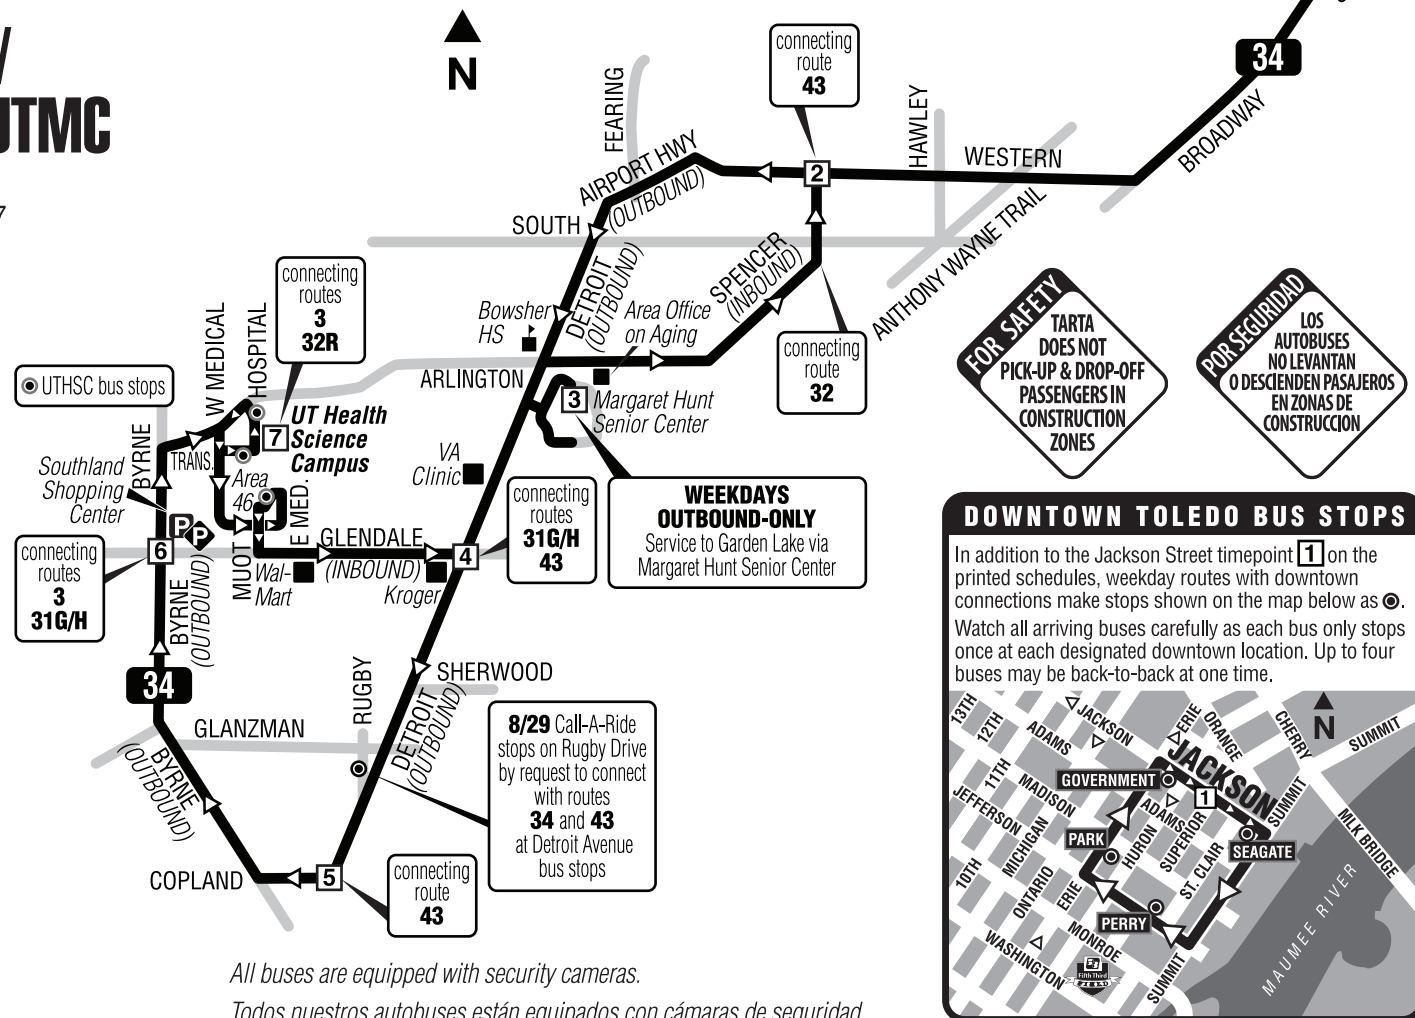

34

34 Detroit/Byrne/ Western via UTMC

Effective June 4, 2017
A partir del 4 de junio de 2017

TARTA
TRACKER.COM
Track your ride at
TARTAtacker.com

TARTA
**Guaranteed
Ride Home**
Visit **TARTA.com**
or call **419.243.RIDE**
for information

34 Saturday Inbound (to Downtown) Sábado Entrada a la Ciudad

7 UT Health Science Campus	4 Detroit- Glendale	2 Western- Spencer	1 Jackson Street
7:05	7:10	7:20	7:35L
8:20	8:25	8:35	8:50L
9:40	9:45	9:55	10:10L
11:00	11:05	11:15	11:30L
12:20	12:25	12:35	12:50L
1:40	1:45	1:55	2:10L

34 Saturday Outbound (from Downtown) Sábado Salida de la Ciudad

1 Jackson Street	2 Western- Spencer	3 Detroit- Glendale	4 Detroit- Copland	5 Byrne- Glendale	7 UT Health Science Campus
7:45L	7:57	8:05	8:10	8:15	8:20
9:05L	9:17	9:25	9:30	9:35	9:40
10:25L	10:37	10:45	10:50	10:55	11:00
11:45L	11:57	12:05	12:10	12:15	12:20
1:05L	1:17	1:25	1:30	1:35	1:40
2:25L	2:37	2:45	2:50	2:55	3:00

Notes: L Downtown Lineup on Jackson between Summit and St. Clair.
L La línea en el Centro es sobre Jackson entre Summit y St. Clair.

Holiday service: New Year's Day, Memorial Day, Independence Day, Labor Day, Thanksgiving Day, and Christmas Day.