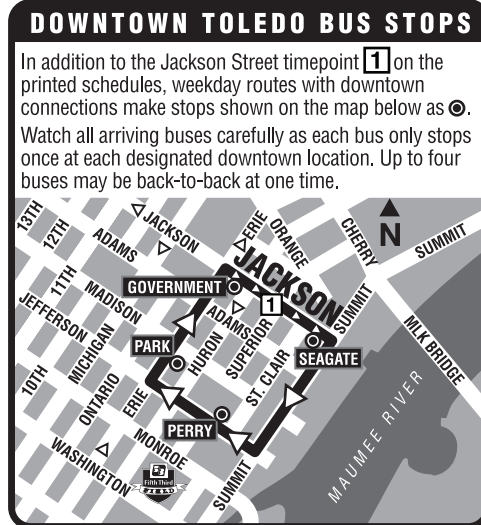

TARTA

Bus Route
Timetable and Map

34

34 Detroit/Byrne/ Western via UTMC

Effective June 4, 2017

Ruta de Autobus Horarios y Mapas
A partir del 4 de junio de 2017

419-243-RIDE
(419-243-7433)
TARTA.com

100%

...wait here near forward sign.
...espere aquí cerca, delante de la señal.

34 Monday-Friday Inbound (to Downtown) Lunes-Viernes Entrando (al Centro)

7 UT Health Science Campus	4 Detroit- Glendale	2 Western- Spencer	1 Jackson Street
5:20	5:25	5:35	5:50L
5:50	5:55	6:05	6:20L
6:40	6:45	6:55	7:10
7:10	7:15	7:25	7:40
8:05	8:10	8:20	8:35
8:35	8:40	8:50	9:05
9:30	9:35	9:45	10:00
10:00	10:05	10:15	10:30
10:55	11:00	11:10	11:25
11:25	11:30	11:40	11:55
12:20	12:25	12:35	12:50
12:50	12:55	1:05	1:20
1:45	1:50	2:00	2:15
2:15	2:20	2:30	2:45
3:10	3:15	3:25	3:40
3:40	3:45	3:55	4:10
4:30	4:35	4:45	5:00
4:55	5:00	5:10	5:25
6:05	6:10	6:20	6:35L
7:25	7:30	7:40	7:55L
8:45	8:50	9:00	9:15L

34 Holiday Inbound (to Downtown) Feriados Entrada a la Ciudad

7 UT Health Science Campus	4 Detroit- Glendale	2 Western- Spencer	1 Jackson Street
7:05	7:10	7:20	7:35L
8:20	8:25	8:35	8:50L
9:40	9:45	9:55	10:10L
11:00	11:05	11:15	11:30L
12:20	12:25	12:35	12:50L
1:40	1:45	1:55	2:10L

Notes: L Downtown Lineup on Jackson between Summit and St. Clair.
L La línea en el Centro es sobre Jackson entre Summit y St. Clair.

Holiday service: New Year's Day, Memorial Day, Independence Day, Labor Day, Thanksgiving Day, and Christmas Day.