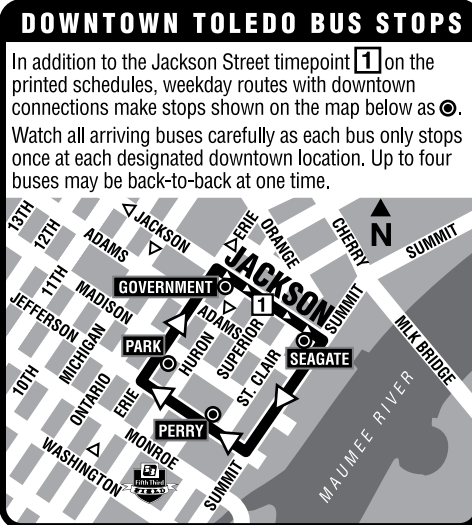

34

TARTA

**419-243-RIDE
(419-243-7433)
TARTA.com**

TARTA

**Bus Route
Timetable and Map**

34

34 Detroit/Byrne/ Western via UTMC

Effective August 20, 2017
A partir del 20 de agosto de 2017

TARTA
TRACKER.COM
Track your ride at
TARTAtacker.com

TARTA
**Guaranteed
Ride Home**
Visit **TARTA.com**
or call **419.243.RIDE**
for information

All buses are equipped with security cameras.
Todos nuestros autobuses están equipados con cámaras de seguridad.

General Information / Información general Fares / Tarifas

Adults and students—cash fare . . . . . $ 1.25
Tarifas para adultos y estudiantes—en efectivo. $ 1.25

Children under age six with adult (limit 2) . . . FREE
Los niños menores de seis años
con un adulto (limite 2) . . . . . GRATIS

Senior Citizens* . . . . . 60¢
Personas mayores de edad* . . . . . 60¢

Persons With Disabilities* . . . . . 60¢
Personas con Incapacidad* . . . . . 60¢

Medicare Card Holders . . . . . 60¢
Poseedores de Tarjeta Medicare . . . . . 60¢

Tokens—roll of 25 . . . . . $28.25
Fichas - Rollo de 25 . . . . . $28.25

Weekly Pass $12.50
Pases Semanales $12.50

Monthly Pass $50.00
Pases Mensuales $50.00

Senior/Disabled Weekly Pass* . . . . . $ 6.25
Pases semanales para Personas
Mayores de edad/Discapacitados* . . . . . $ 6.25

Senior/Disabled Monthly Pass* $25.00
Pases Mensuales para Personas
Mayores de edad/Discapacitados $25.00

*with TARTA Reduced Fare ID Card or Medicare Card
*Con Tarjeta de Identificación de Tarifas
Reducidas o Tarjeta de Medicare

Tokens and weekly passes are available at most area
banks and TARTA offices, 1127 W. Central Ave.

Las fichas y los pases semanales están disponibles en
la mayoría de los bancos de la zona y en las oficinas de
TARTA, 1127 W. Central Ave.

419-243-RIDE (419-243-7433) | TARTA.com
TTY users call 711 or 1-800-750-0750
Los usuarios de TTY pueden llamar al
711 o 1-800-750-0750

Schedules are subject to change without notice.
Los horarios están sujetos a cambiar sin aviso.

All Scheduled Service is Open to the Public.
Todo servicio Programado está Abierto al Público.