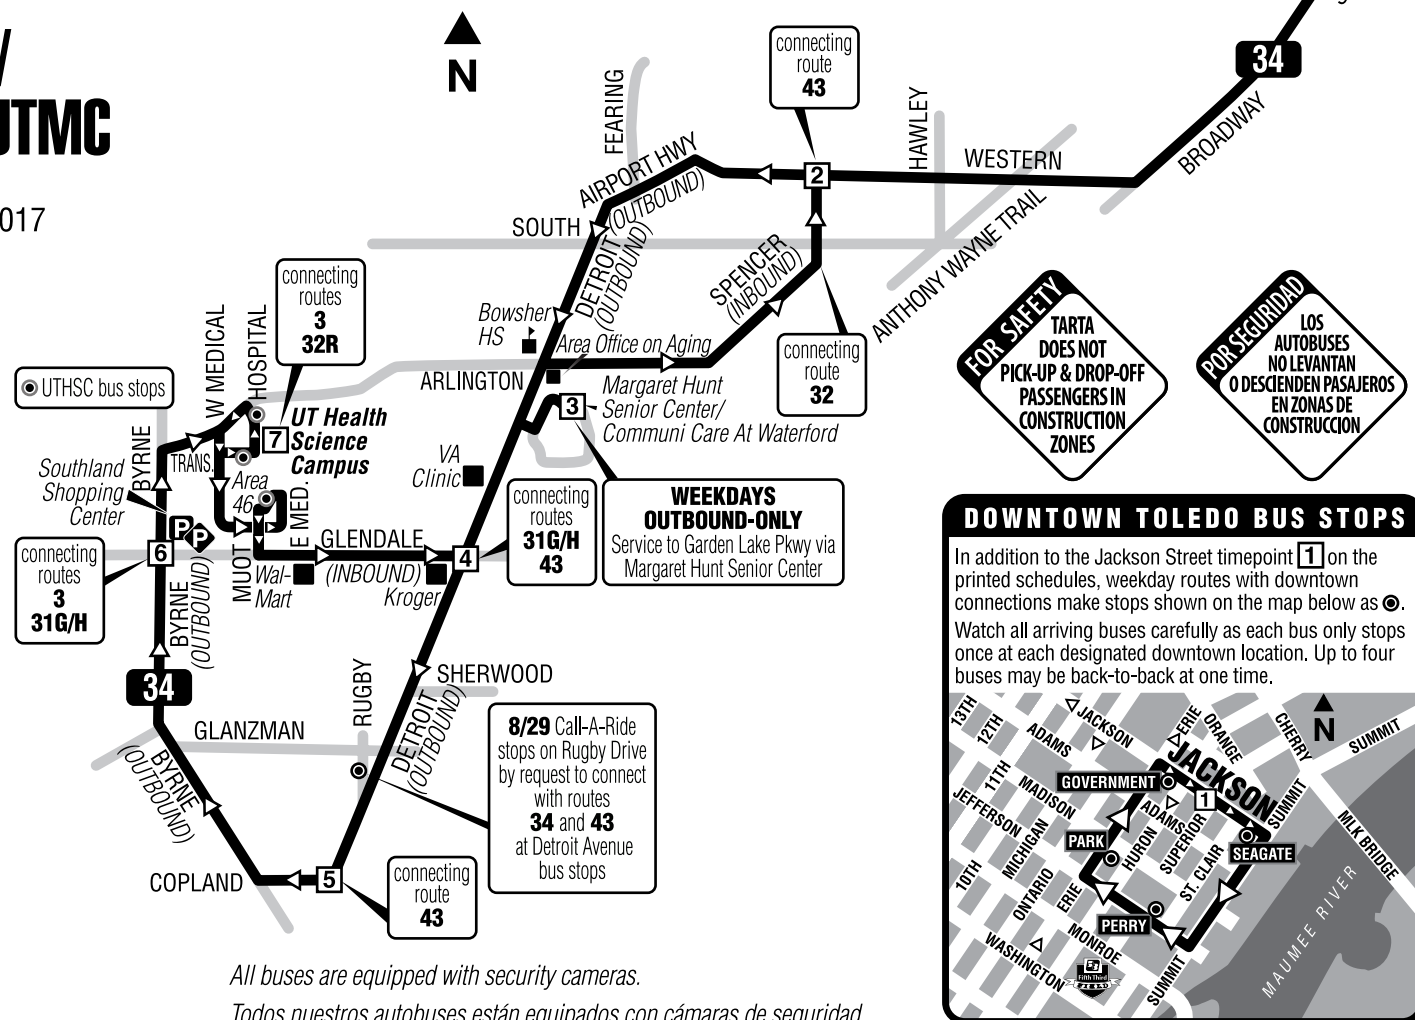

34

TARTA

**419-243-RIDE
(419-243-7433)
TARTA.com**

TARTA

**Bus Route
Timetable and Map**

34

34 Detroit/Byrne/ Western via UTMC

Effective August 20, 2017
A partir del 20 de agosto de 2017

TARTA
TRACKER.COM
Track your ride at
TARTAtacker.com

TARTA
**Guaranteed
Ride Home**
Visit **TARTA.com**
or call **419.243.RIDE**
for information

All buses are equipped with security cameras.
Todos nuestros autobuses están equipados con cámaras de seguridad.

General Information / Información general Fares / Tarifas

Adults and students—cash fare . . . . . $ 1.25
Tarifas para adultos y estudiantes—en efectivo. $ 1.25

Children under age six with adult (limit 2) . . . FREE
Los niños menores de seis años
con un adulto (limite 2) . . . . . GRATIS

Senior Citizens* . . . . . 60¢
Personas mayores de edad* . . . . . 60¢

Persons With Disabilities* . . . . . 60¢
Personas con Incapacidad* . . . . . 60¢

Medicare Card Holders . . . . . 60¢
Poseedores de Tarjeta Medicare . . . . . 60¢

Tokens—roll of 25 . . . . . $28.25
Fichas - Rollo de 25 . . . . . $28.25

Weekly Pass $12.50
Pases Semanales $12.50

Monthly Pass $50.00
Pases Mensuales $50.00

Senior/Disabled Weekly Pass* . . . . . $ 6.25
Pases semanales para Personas
Mayores de edad/Discapacitados* . . . . . $ 6.25

Senior/Disabled Monthly Pass* $25.00
Pases Mensuales para Personas
Mayores de edad/Discapacitados $25.00

*with TARTA Reduced Fare ID Card or Medicare Card
*Con Tarjeta de Identificación de Tarifas
Reducidas o Tarjeta de Medicare

Tokens and weekly passes are available at most area
banks and TARTA offices, 1127 W. Central Ave.

Las fichas y los pases semanales están disponibles en
la mayoría de los bancos de la zona y en las oficinas de
TARTA, 1127 W. Central Ave.

419-243-RIDE (419-243-7433) | TARTA.com
TTY users call 711 or 1-800-750-0750
Los usuarios de TTY pueden llamar al
711 o 1-800-750-0750

Schedules are subject to change without notice.
Los horarios están sujetos a cambiar sin aviso.

All Scheduled Service is Open to the Public.
Todo servicio Programado está Abierto al Público.