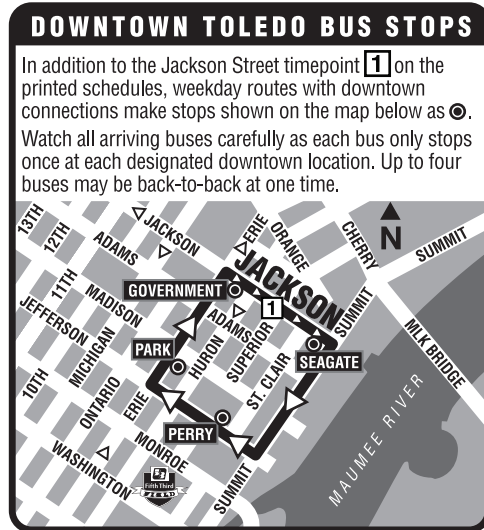

# 16 Alexis via Meijer

Effective June 4, 2017

All TARTA buses are equipped with security cameras.

**TARTA**  
 Toledo Area Regional Transit Authority  
 1127 W Central Ave  
 P.O. Box 792  
 Toledo, Ohio 43697-0792  
 419-243-RIDE (7433)  
 TARTA.com

### 16 Saturday Inbound

Via Route	6	5	4	3	2	1
	Meijer-Alexis	Suder-Ottawa Riv.	Manhattan Plaza	Central-Stickney	Cherry-Bancroft	Jackson Lineup
16	7:04	7:09	7:20	7:25	7:30	7:35 L
16	8:16	8:21	8:32	8:37	8:42	8:47 L
16	9:36	9:41	9:52	9:57	10:02	10:07 L
16	10:56	11:01	11:12	11:17	11:22	11:27 L
16	12:16	12:21	12:32	12:37	12:42	12:47 L
16	1:39	1:44	1:55	2:00	2:05	2:10 L
16	2:56	3:01	3:12	3:17	3:22	3:27 L
16	4:16	4:21	4:32	4:37	4:42	4:47 L
16	5:36	5:41	5:52	5:57	6:02	6:07 L
16	6:56	7:01	7:12	7:17	7:22	7:27 L
16	8:16	8:21	8:32	8:37	8:42	8:47 L

### 16 Holiday Inbound

Via Route	6	5	4	3	2	1
	Meijer-Alexis	Suder-Ottawa Riv.	Manhattan Plaza	Central-Stickney	Cherry-Bancroft	Jackson Lineup
16	7:04	7:09	7:20	7:25	7:30	7:35 L
16	8:16	8:21	8:32	8:37	8:42	8:47 L
16	9:36	9:41	9:52	9:57	10:02	10:07 L
16	10:56	11:01	11:12	11:17	11:22	11:27 L
16	12:16	12:21	12:32	12:37	12:42	12:47 L
16	1:36	1:41	1:52	1:57	2:02	2:07 L

#### Notes:

L Downtown Lineup on Jackson St between Superior St and St Clair St

**Holiday service:** New Year's Day, Memorial Day, Independence Day, Labor Day, Thanksgiving Day, and Christmas Day.

16