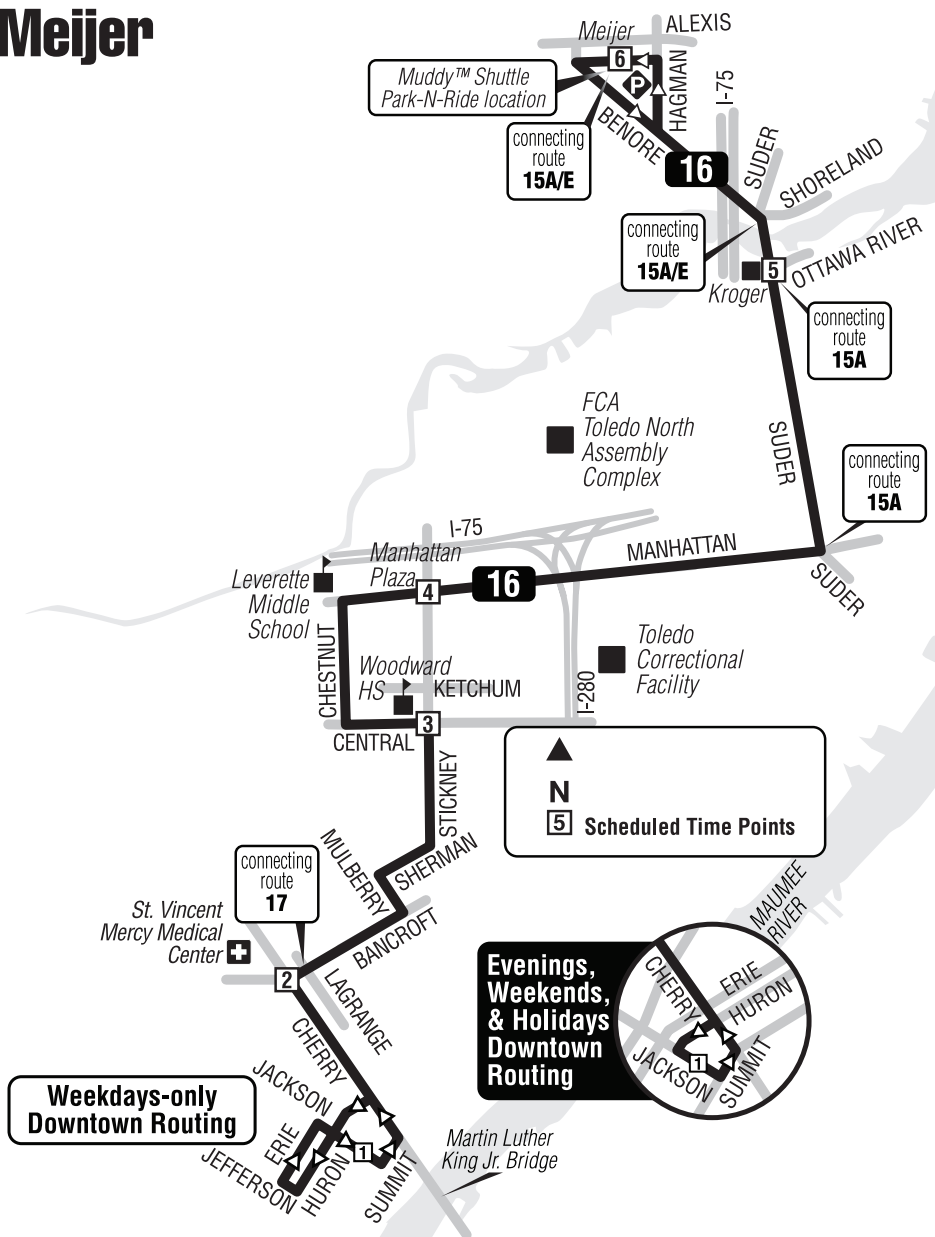

16 Alexis via Meijer

Effective June 4, 2017

All TARTA buses are equipped with security cameras.