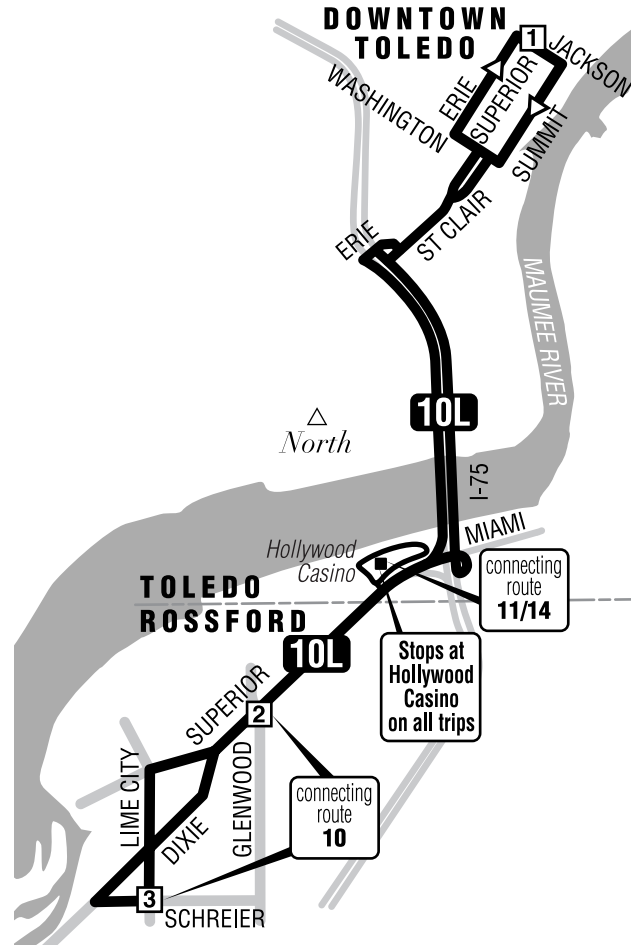

10L

DOWNTOWN TOLEDO STOPS

Most weekday routes with downtown connections make four stops as shown on the map. The first stop each route arrives corresponds with the first time point on the schedule as shown here: 1 Watch all arriving buses carefully as each bus only stops once at its designated location. Up to four buses may be back-to-back at one time.

All Scheduled Service Is Open To The Public

Waiting for a Bus

If stop is before an intersection...

If stop is after an intersection...

If stop is mid-block...

Bus Route Timetable and Map

10L

10L Rossford via Hollywood Casino

Effective August 20, 2017

419-243-RIDE
(419-243-7433)
tarta.com

419-243-RIDE
(419-243-7433)
tarta.com

10L Monday-Friday Inbound (to Downtown)

3 Lime City- Schreier	2 Superior- Glenwood	1 Jackson Street
3:35	3:40	4:00

10L Monday-Friday Outbound (from Downtown)

1 Jackson Street	2 Superior- Glenwood	3 Lime City- Schreier
6:30 ^L	6:49	6:53

**10L Rossford via
Hollywood Casino**

Effective August 20, 2017

NOTES: ^L Downtown Lineup on Jackson Street between St Clair Street and Superior Street