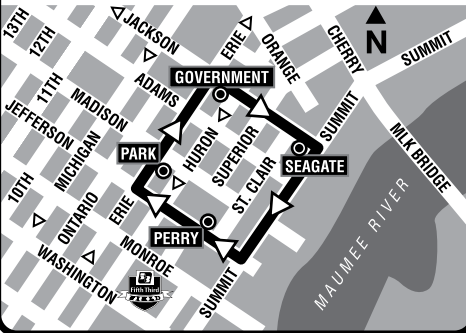

10L

DOWNTOWN TOLEDO STOPS

Most weekday routes with downtown connections make four stops as shown on the map. The first stop each route arrives corresponds with the first time point on the schedule as shown here: 1 Watch all arriving buses carefully as each bus only stops once at its designated location. Up to four buses may be back-to-back at one time.

All TARTA buses are equipped with security cameras.

Toledo Area Regional Transit Authority
 1127 W Central Ave
 P.O. Box 792
 Toledo, Ohio 43697-0792
 419-243-RIDE (7433)
 TARTA.com

Fares and General Information

All Scheduled Service Is Open To The Public

Waiting for a Bus

If stop is before an intersection...

If stop is after an intersection...

If stop is mid-block...

Bus Route Timetable and Map

10L

10L Rossford via Hollywood Casino

10L Monday-Friday Outbound (from Downtown)

1 Jackson Street	2 Superior- Glenwood	3 Lime City- Schreier
6:30 ^L	6:49	6:53

**10L Rossford via
Hollywood Casino**

Effective August 20, 2017

NOTES: ^L Downtown Lineup on Jackson Street between St Clair Street and Superior Street