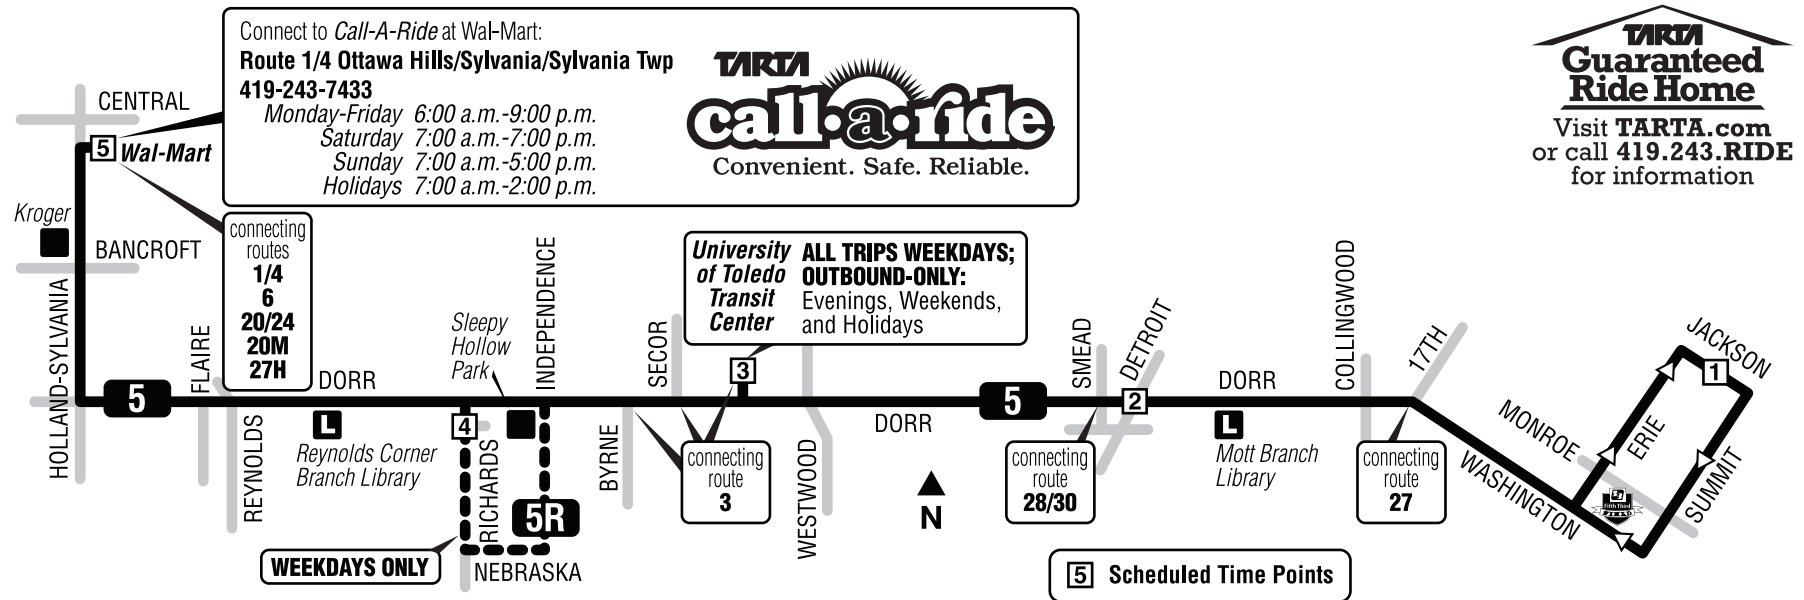

**419-243-RIDE
(419-243-7433)
TARTA.com**