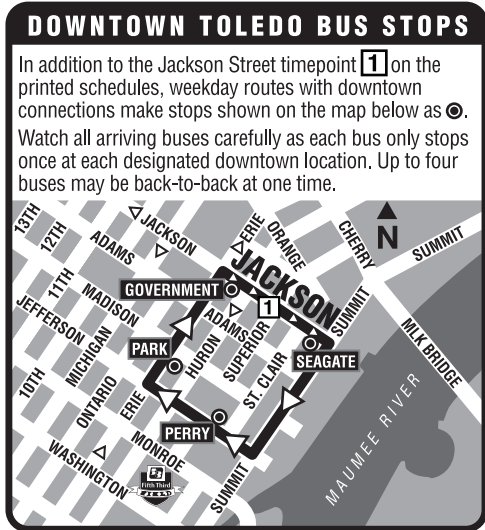

5

TARTA

**419-243-RIDE
(419-243-7433)
tarta.com**

5 Dorr via UT Main Campus/ Wal-Mart

5R Dorr/Richards

Effective June 4, 2017

TARTA
TRACKER.COM
Track your ride at
TARTAtacker.com

Fares and General Information

Adults and students—cash fare . . . . . $ 1.25
Children under age six with adult (limit 2) . . . . . FREE
Senior Citizens* . . . . . .60¢
Persons With Disabilities* . . . . . .60¢
Medicare Card Holders . . . . . .60¢
Tokens—roll of 25 . . . . . $28.25
Weekly Pass $12.50
Monthly Pass $50.00
Senior/Disabled Weekly Pass* . . . . . $ 6.25
Senior/Disabled Monthly Pass* $25.00
*with TARTA Reduced Fare ID Card or Medicare Card
Tokens and weekly passes are available at most area banks and TARTA offices, 1127 W. Central Ave.
419-243-RIDE (419-243-7433) TARTA.com
TTY Users: 7-1-1 or 1-800-750-0750
Schedules are subject to change without notice.

TARTA
Bus Route
Timetable and Map

5

5 Dorr via UT Main Campus/ Wal-Mart

5R Dorr/Richards

Effective June 4, 2017