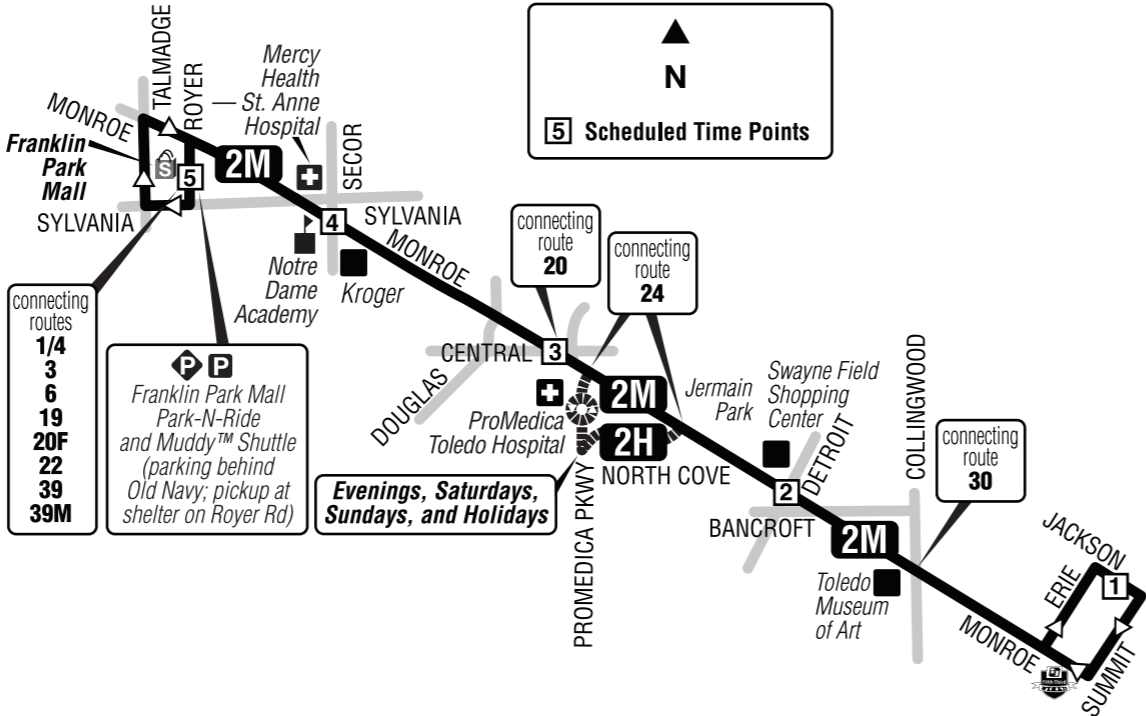

DOWNTOWN TOLEDO BUS STOPS

In addition to the Jackson Street timepoint **1** on the printed schedules, weekday routes with downtown connections make stops shown on the map below as . Watch all arriving buses carefully as each bus only stops once at each designated downtown location. Up to four buses may be back-to-back at one time.

TARTA
Toledo Area Regional Transit Authority
1127 W Central Ave
P.O. Box 792
Toledo, Ohio 43697-0792
419-243-RIDE (7433)
TARTA.com