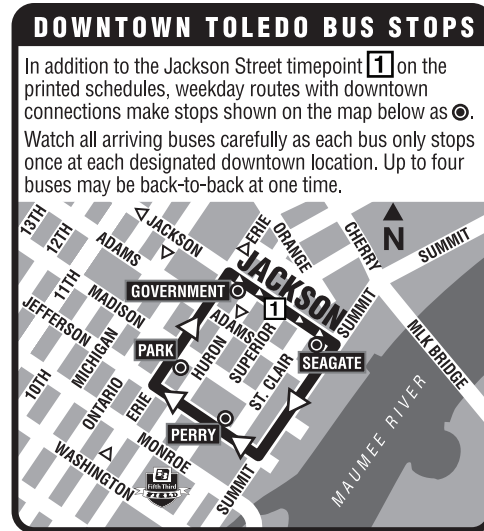

22F Bancroft via UT Campus/ Franklin Park

Effective March 19, 2017

TARTA
Guaranteed Ride Home
Visit TARTA.com
or call 419.243.RIDE
for information

TARTA
TRACKER.COM
Track your ride at
TARTAtacker.com

TARTA
Toledo Area Regional Transit Authority
1127 W Central Ave
P.O. Box 792
Toledo, Ohio 43697-0792
419-243-RIDE (7433)
TARTA.com

419-243-RIDE
(419-243-7433)
tarta.com

22F Monday-Friday Inbound

5	4	3	2	1
Franklin Park Mall	Westgate Village	Bancroft-Secor	Bancroft-Upton	Jackson Street
5:12	5:27	5:29	5:35	5:50L
5:42	5:57	5:59	6:05	6:20L
6:22	6:37	6:39	6:45	7:00
6:52	7:07	7:09	7:15	7:30
7:22	7:37	7:39	7:45	8:00
7:52	8:07	8:09	8:15	8:30
8:22	8:37	8:39	8:45	9:00
8:52	9:07	9:09	9:15	9:30
9:22	9:37	9:39	9:45	10:00
10:02	10:17	10:19	10:25	10:40
10:32	10:47	10:49	10:55	11:10
11:02	11:17	11:19	11:25	11:40
11:32	11:47	11:49	11:55	12:10
12:02	12:17	12:19	12:25	12:40
12:42	12:57	12:59	1:05	1:20
1:32	1:47	1:49	1:55	2:10
2:12	2:27	2:29	2:35	2:50
2:42	2:57	2:59	3:05	3:20
3:12	3:27	3:29	3:35	3:50
3:52	4:07	4:09	4:15	4:30
4:12	4:27	4:29	4:35	4:50
4:42	4:57	4:59	5:05	5:20
5:22	5:3	5:39	5:45	6:00
5:52	6:07	6:09	6:15	6:30L
7:21	7:36	7:38	7:42	7:55L
8:41	8:56	8:58	9:02	9:15L
10:01	10:16	10:18	10:22	10:35L

- Notes:** L Downtown Lineup on Jackson between Erie and Huron
 ♦ Timepoint for stop on Royer Road between Monroe Street and Sylvania Avenue

22F Holiday Inbound

5	4	3	2	1
Franklin Park Mall	Westgate Village	Bancroft-Secor	Bancroft-Upton	Jackson Lineup
7:01	7:16	7:18	7:22	7:35L
8:16	8:31	8:33	8:37	8:50L
9:36	9:51	9:53	9:57	10:10L
10:56	11:11	11:13	11:17	11:30L
12:16	12:31	12:33	12:37	12:50L
1:36	1:51	1:53	1:57	2:10L

Holiday Schedule: New Year's Day, Memorial Day, Independence Day, Labor Day, Thanksgiving Day, and Christmas Day.

22F Bancroft via UT Campus/ Franklin Park

Effective March 19, 2017