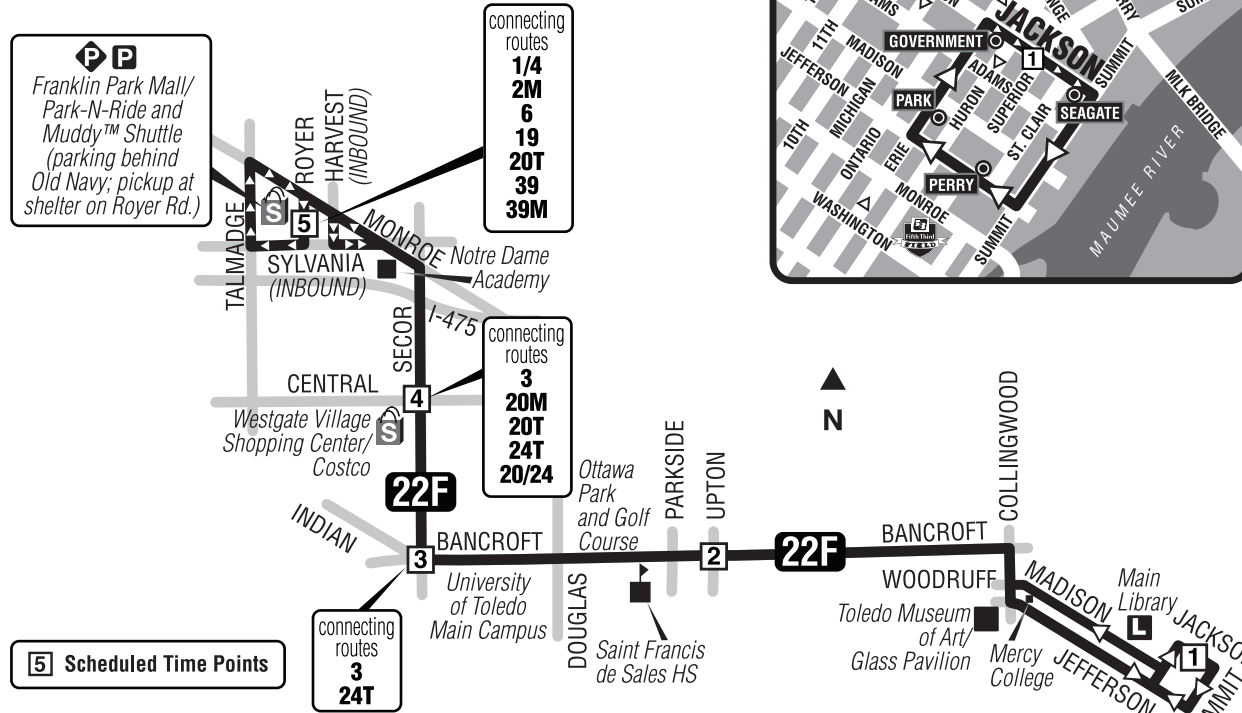

22F Bancroft via UT Campus/ Franklin Park

Effective March 19, 2017

TARTA
Guaranteed Ride Home
Visit TARTA.com
or call 419.243.RIDE
for information

TARTA
TRACKER.COM
Track your ride at
TARTAtacker.com

TARTA
Toledo Area Regional Transit Authority
1127 W Central Ave
P.O. Box 792
Toledo, Ohio 43697-0792
419-243-RIDE (7433)
TARTA.com

All Scheduled Service Is Open To The Public

TARTA 22F

Bus Route
Timetable and Map

22F Bancroft via UT Campus/ Franklin Park

Effective March 19, 2017

TARTA
park n ride
Drive a little. Save a lot.
FRANKLIN PARK MALL

- Notes:** L Downtown Lineup on Jackson between Erie and Huron
 ♦ Timepoint for stop on Royer Road between Monroe Street and Sylvania Avenue

22F Holiday Inbound

5	4	3	2	1
Franklin Park Mall	Westgate Village	Bancroft-Secor	Bancroft-Upton	Jackson Lineup
7:01	7:16	7:18	7:22	7:35L
8:16	8:31	8:33	8:37	8:50L
9:36	9:51	9:53	9:57	10:10L
10:56	11:11	11:13	11:17	11:30L
12:16	12:31	12:33	12:37	12:50L
1:36	1:51	1:53	1:57	2:10L

Holiday Schedule: New Year's Day, Memorial Day, Independence Day, Labor Day, Thanksgiving Day, and Christmas Day.

22F Bancroft via UT Campus/ Franklin Park

Effective March 19, 2017