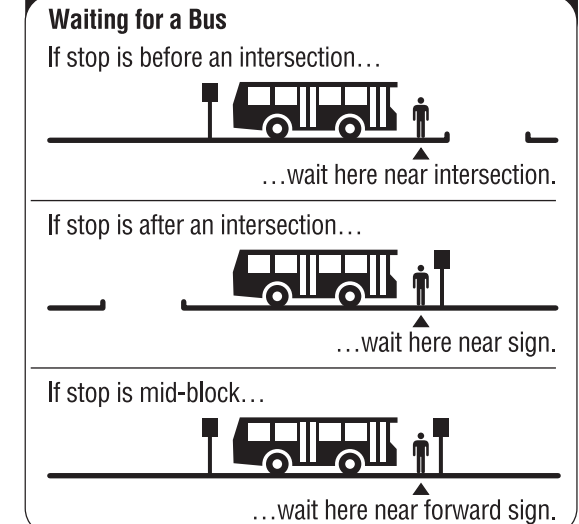

All Scheduled Service Is Open To The Public