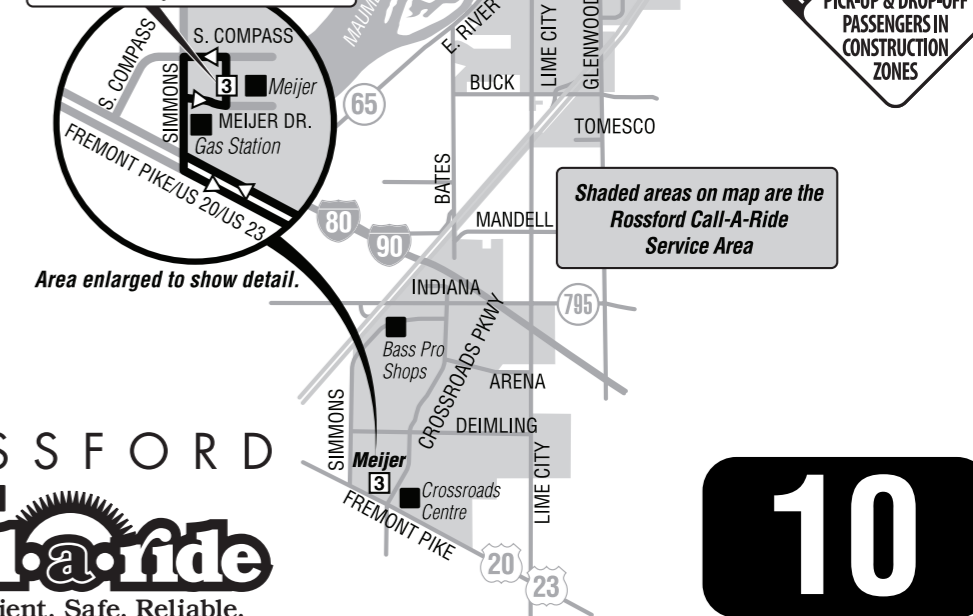

10 Holiday Inbound (to Downtown)

3 Meijer-Simmons	2 Superior-Glenwood	1 Jackson Lineup
7:05	7:20	7:35L
8:20	8:35	8:50L
9:40	9:55	10:10L
11:00	11:15	11:30L
12:20	12:35	12:50L
1:40	1:55	2:10L

Shaded area denotes afternoon times.

10 Holiday Outbound (from Downtown)

1 Jackson Lineup	2 Superior-Glenwood	3 Meijer-Simmons
7:45L	8:05	8:20
9:05L	9:25	9:40
10:25L	10:45	11:00
11:45L	12:05	12:20
1:05L	1:25	1:40
2:25L	—	2:50

Shaded area denotes afternoon times.

NOTES: L Downtown Lineup on Jackson Street between Erie and Huron streets

10 Rossford Call-A-Ride 419-243-RIDE

Effective March 19, 2017

10

10 Saturday Inbound (to Downtown)

3 Meijer-Simmons	2 Superior-Glenwood	1 Jackson Lineup
7:05	7:20	7:35L
8:20	8:35	8:50L
9:40	9:55	10:10L
11:00	11:15	11:30L
12:20	12:35	12:50L
1:40	1:55	2:10L
3:00	3:15	3:30L
4:20	4:35	4:50L
5:40	5:55	6:10L
7:00	7:15	7:30L
8:20	8:35	8:50L

Shaded area denotes afternoon times.

10 Saturday Outbound (from Downtown)

1 Jackson Lineup	2 Superior-Glenwood	3 Meijer-Simmons
7:45L	8:05	8:20
9:05L	9:25	9:40
10:25L	10:45	11:00
11:45L	12:05	12:20
1:05L	1:25	1:40
2:25L	2:45	3:00
3:45L	4:05	4:20
5:05L	5:25	5:40
6:25L	6:45	7:00
7:45L	8:05	8:20
9:05L	—	9:30

Shaded area denotes afternoon times.

TARTA Call-A-Ride Route 10 bus will pick up and drop-off passengers next to the Meijer Garden Center

ROSSFORD
TARTA
call-a-ride
Convenient. Safe. Reliable.