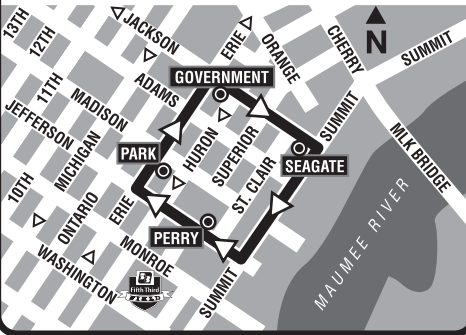

10L

DOWNTOWN TOLEDO STOPS

Most weekday routes with downtown connections make four stops as shown on the map. The first stop each route arrives corresponds with the first time point on the schedule as shown here: 1 Watch all arriving buses carefully as each bus only stops once at its designated location. Up to four buses may be back-to-back at one time.

All Scheduled Service Is Open To The Public

Waiting for a Bus

If stop is before an intersection...

If stop is after an intersection...

If stop is mid-block...

Bus Route
 Timetable and Map

10L

10L Rossford via Hollywood Casino

Effective March 19, 2017

419-243-RIDE
 (419-243-7433)
tarta.com

419-243-RIDE
(419-243-7433)
tarta.com

10L Monday-Friday Inbound (to Downtown)

3 Lime City- Schreier	2 Superior- Glenwood	1 Jackson Street
3:35	3:40	4:00

10L Monday-Friday Outbound (from Downtown)

1 Jackson Street	2 Superior- Glenwood	3 Lime City- Schreier
6:30 ^L	6:49	6:53

10L Rossford via Hollywood Casino

Effective March 19, 2017

NOTES: ^L Downtown Lineup on Jackson Street between St Clair Street and Superior Street