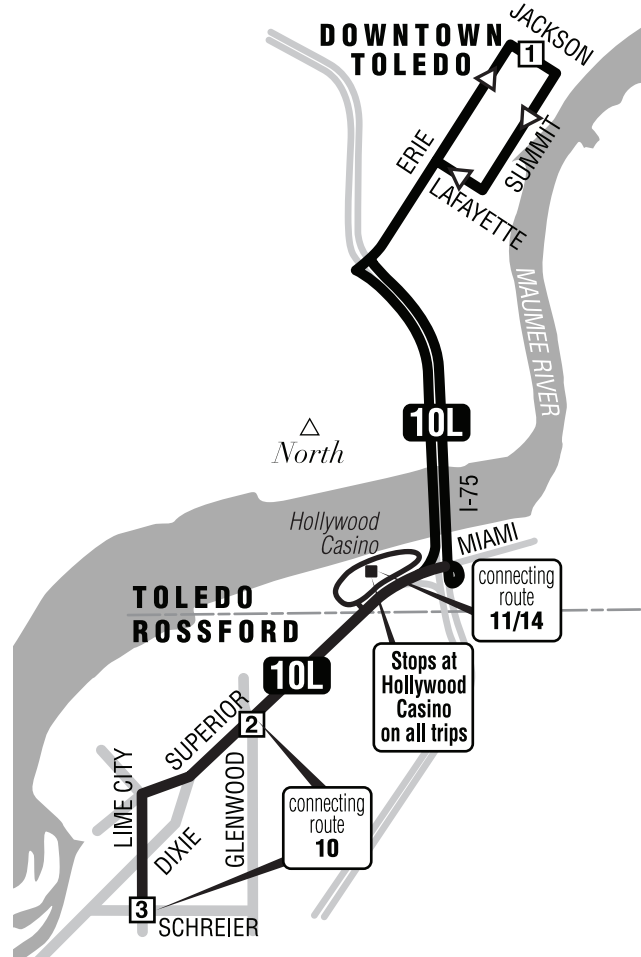

10L

DOWNTOWN TOLEDO STOPS

Most weekday routes with downtown connections make four stops as shown on the map. The first stop each route arrives corresponds with the first time point on the schedule as shown here: 1 Watch all arriving buses carefully as each bus only stops once at its designated location. Up to four buses may be back-to-back at one time.

All Scheduled Service Is Open To The Public

Waiting for a Bus

If stop is before an intersection...

If stop is after an intersection...

If stop is mid-block...

Bus Route
 Timetable and Map

10L

10L Rossford via Hollywood Casino

Effective March 19, 2017

419-243-RIDE
 (419-243-7433)
tarta.com

419-243-RIDE
(419-243-7433)
tarta.com

10L Monday-Friday Inbound (to Downtown)

3 Lime City- Schreier	2 Superior- Glenwood	1 Jackson Street
3:35	3:40	4:00

10L Monday-Friday Outbound (from Downtown)

1 Jackson Street	2 Superior- Glenwood	3 Lime City- Schreier
6:30 ^L	6:49	6:53

10L Rossford via Hollywood Casino

Effective March 19, 2017

NOTES: ^L Downtown Lineup on Jackson Street between St Clair Street and Superior Street