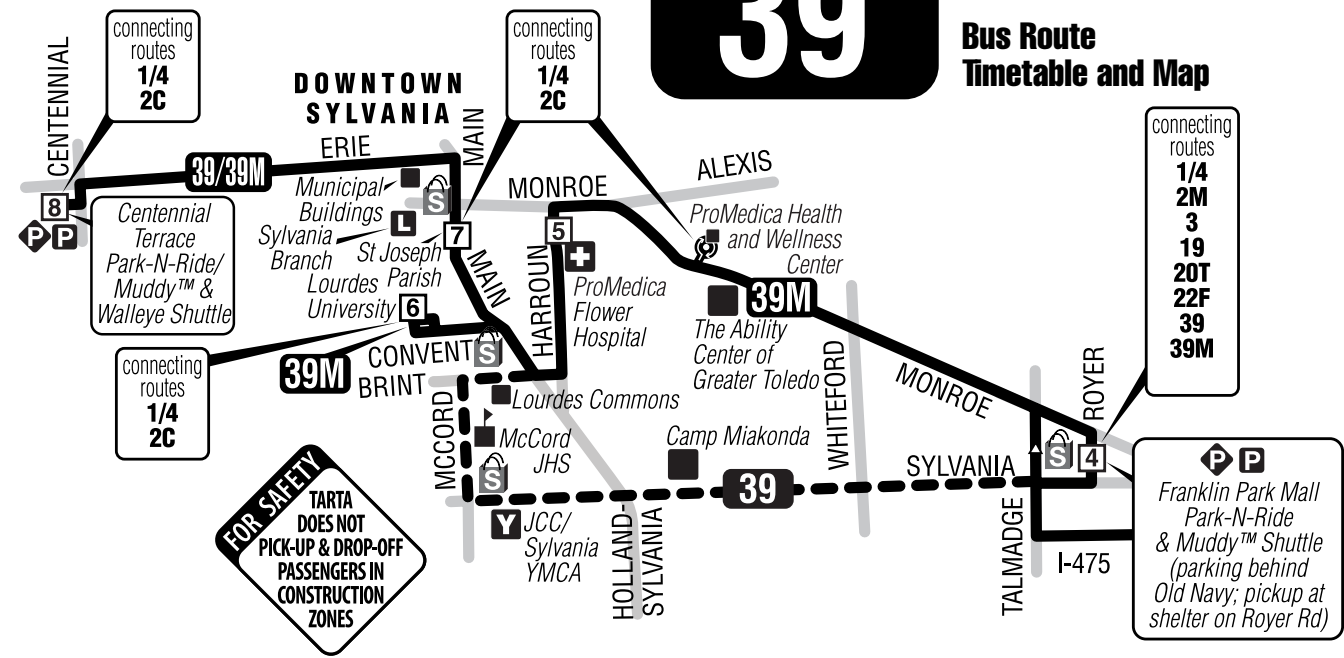

419-243-RIDE
(419-243-7433)
tarta.com

39 Monday-Friday Outbound

Via Route	1	3	2	4	5	6	7	8
	Owens Corning	Park Station	Jackson Street	Franklin Park Mall	Flower Hospital	Lourdes University	St. Joseph Parrish	Centennial Terrace
M	5:55	5:58	6:00	6:20	6:34	6:39	—	6:49
M	6:25	6:28	6:30	6:50	7:04	7:09	—	7:19
M	7:26	7:29	7:31	7:51	8:05	8:10	—	8:20
M	7:56	7:59	8:01	8:21	8:35	8:40	—	8:50
M	8:26	8:29	8:31	8:51	9:05	9:10	—	9:20
M	8:56	8:59	9:01	9:21	9:35	9:40	—	9:50
M	3:01	3:04	3:06	3:26	3:40	3:45	—	3:55
39	4:10	4:13	4:15	4:35	—	—	4:50	4:55
39	4:42	4:45	4:47	5:07	—	—	5:22	5:27
39	5:07	5:10	5:12	5:32	—	—	5:47	5:52

Shaded area denotes afternoon times.

39 Monday-Friday Inbound

Via Route	8	7	6	5	4	3	2	1
	Centennial Terrace	St. Joseph Parrish	Lourdes University	Flower Hospital	Franklin Park Mall	Park Station	Jackson Street	Owens Corning
39	6:30	6:38	—	—	6:54	7:12	7:14	7:20
39	6:58	7:06	—	—	7:22	7:40	7:42	7:48
39	7:28	7:36	—	—	7:52	8:10	8:12	8:18
39	7:55	8:03	—	—	8:19	8:37	8:39	8:45
M	8:32	—	8:43	8:48	8:59	9:17	9:19	9:25
M	3:10	—	3:21	3:26	3:37	3:55	3:57	4:03
M	3:40	—	3:51	3:56	4:07	4:25	4:27	4:33
M	4:00	—	4:11	4:16	4:27	4:45	4:47	4:53
M	5:10	—	5:21	5:26	5:37	5:55	5:57	6:03
M	5:37	—	5:48	5:53	6:04	6:22	6:24	6:30

Shaded area denotes afternoon times.

39

TARTA Bus Route Timetable and Map

TARTA
park n ride
 Drive a little. Save a lot.
CENTENNIAL TERRACE & FRANKLIN PARK MALL

- 1 Scheduled Time Point
- P Park-N-Ride Location
- Game Shuttle Park-N-Ride Location
- S Retail Center
- Toledo-Lucas County Public Library

NOTES: ♦ Timepoint for stop on Royer Road between Monroe Street and Sylvania Avenue
Mid-day service between Centennial Terrace and Franklin Park Mall is available via Route 2C.
No 39/39M service available: Weekends, New Year's Day, Memorial Day, Independence Day, Labor Day, Thanksgiving Day, and Christmas Day.