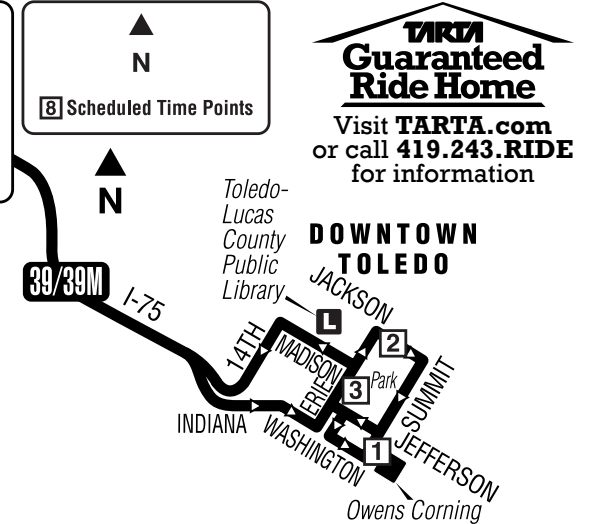

39

TARTA

Bus Route
Timetable and Map

39

DOWNTOWN TOLEDO STOPS

Most weekday routes with downtown connections make four stops as shown on the map: ● The first stop each route arrives corresponds with the first time point on the schedule as shown here: 1 Watch all arriving buses carefully as each bus only stops once at its designated location. Up to four buses may be back-to-back at one time.

Shaded area denotes afternoon times.

39

TARTA Bus Route Timetable and Map

TARTA
park n ride
 Drive a little. Save a lot.
CENTENNIAL TERRACE & FRANKLIN PARK MALL

- 1 Scheduled Time Point
- P Park-N-Ride Location
- Game Shuttle Park-N-Ride Location
- S Retail Center
- Toledo-Lucas County Public Library

NOTES: ♦ Timepoint for stop on Royer Road between Monroe Street and Sylvania Avenue
Mid-day service between Centennial Terrace and Franklin Park Mall is available via Route 2C.
No 39/39M service available: Weekends, New Year's Day, Memorial Day, Independence Day, Labor Day, Thanksgiving Day, and Christmas Day.

39 Franklin Park/ City of Sylvania

39M Monroe/ Centennial- Sylvania

Effective January 1, 2017

TARTA Guaranteed Ride Home
 Visit TARTA.com or call 419.243.RIDE for information

Stops at ProMedica Health and Wellness Center 5700 Monroe Street in Sylvania
Routes 2C and 39M inbound and outbound