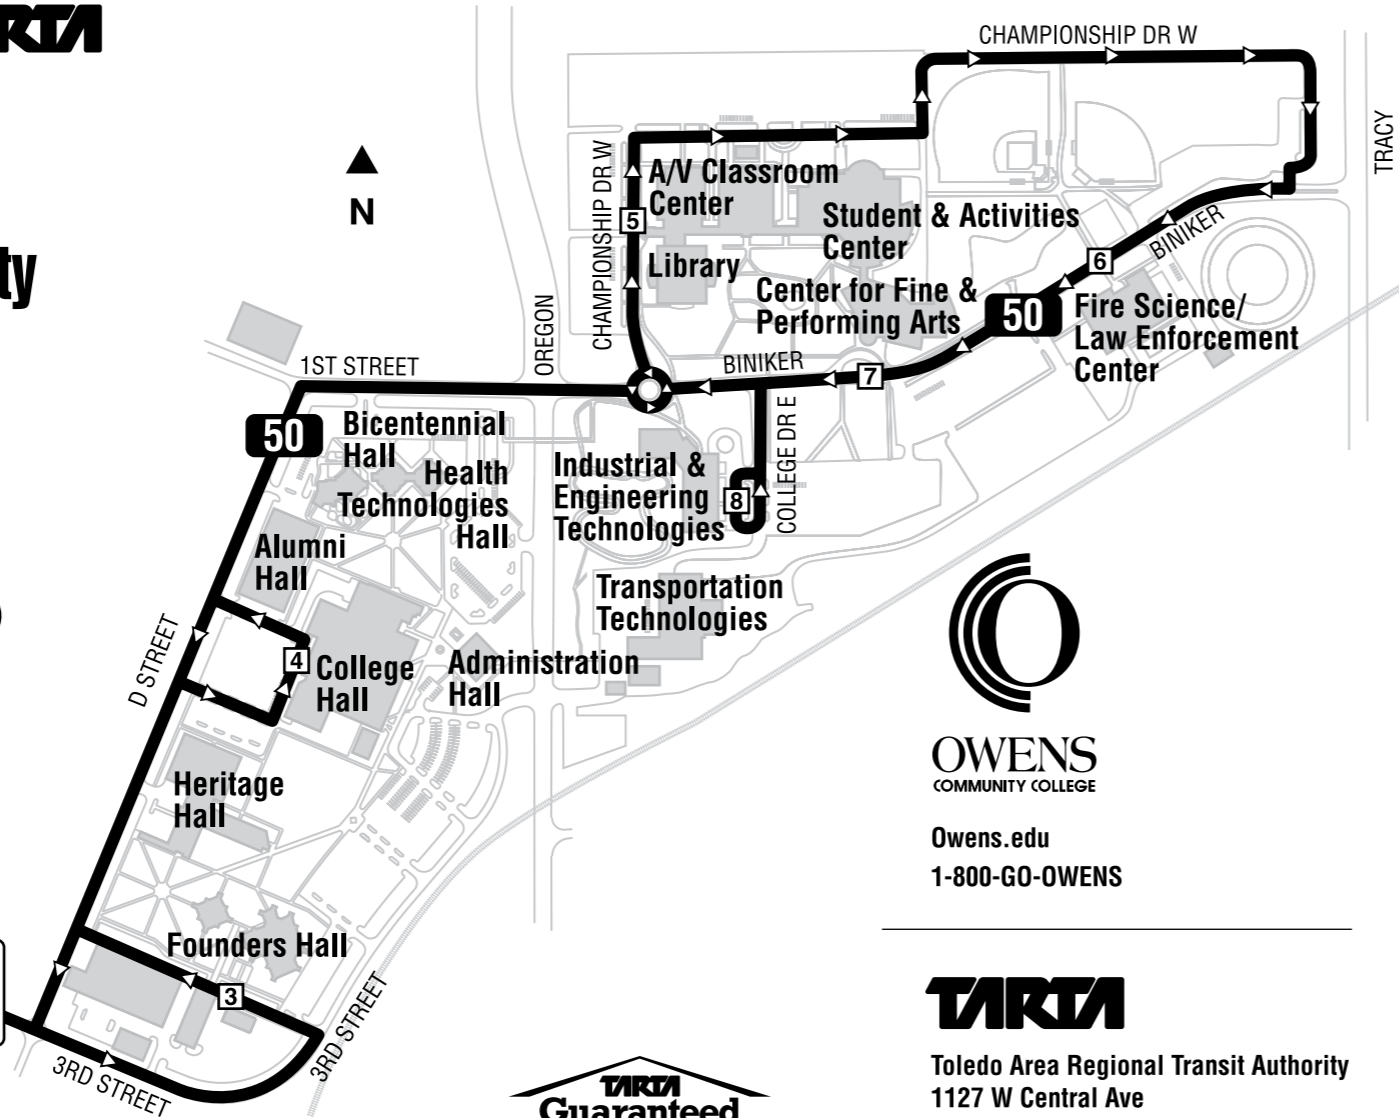

OWENS
COMMUNITY COLLEGE

Owens.edu
1-800-GO-OWENS

TARTA

Toledo Area Regional Transit Authority
1127 W Central Ave
P.O. Box 792
Toledo, Ohio 43697-0792
419-243-RIDE (7433)
TARTA.com

TARTA
**Guaranteed
Ride Home**
Visit TARTA.com
or call 419.243.RIDE
for information

Fares and General Information

Adults and students—cash fare . . . . . $ 1.25
Children under age six with adult (limit 2) . . . . . FREE
Senior Citizens* . . . . . 60¢
Persons With Disabilities* . . . . . 60¢
Medicare Card Holders . . . . . 60¢
Tokens—roll of 25 . . . . . $28.25
Weekly Pass $12.50
Monthly Pass $50.00
Senior/Disabled Weekly Pass* . . . . . $ 6.25
Senior/Disabled Monthly Pass* $25.00
*with TARTA Reduced Fare ID Card or Medicare Card
Tokens and weekly passes are available at most area banks and TARTA offices, 1127 W. Central Ave.
419-243-RIDE (419-243-7433) TARTA.com
TTY Users: 7-1-1 or 1-800-750-0750
Schedules are subject to change without notice.

All Scheduled Service Is Open To The Public

Waiting for a Bus
If stop is before an intersection...

...wait here near intersection.

If stop is after an intersection...

...wait here near sign.

If stop is mid-block...

...wait here near forward sign.

TARTA

Bus Route Timetable and Map

50

50 Owens Community College Express

Effective August 21, 2016

Need a ride to Owens?
Hop on at Huron & Jackson for a nonstop bus to Owens Community College weekdays just by showing your valid Owens Student ID.

Don't have an Owens ID?
Pay the regular TARTA fare or show your TARTA weekly or monthly pass.