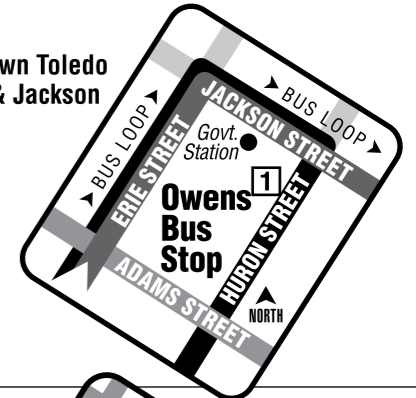

Friday
TARTA bus runs
7:30 a.m. - 2:15 p.m.

Friday
Owens vehicle runs
2:30 p.m. - 7:15 p.m.

Shaded areas denote afternoon times.

50 Owens Community College Express

Effective August 21, 2016

Downtown Toledo
Huron & Jackson