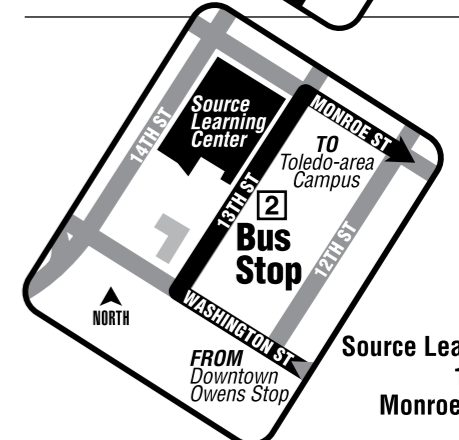

All TARTA buses are equipped with security cameras.

50 Friday Outbound (from downtown)

FRIDAY

1 Downtown Toledo on Huron south of Jackson	7:30	8:30	9:30	10:30	11:30	12:30	1:30	2:30	3:30	4:30	5:30	6:30
2 Source Learning Center via 13th St. between Monroe and Washington streets	7:36	8:36	9:36	10:36	11:36	12:36	1:36	2:36	3:36	4:36	5:36	6:36
3 Founders Hall	7:47	8:47	9:47	10:47	11:47	12:47	1:47	2:47	3:47	4:47	5:47	6:47
4 College Hall	7:49	8:49	9:49	10:49	11:49	12:49	1:49	2:49	3:49	4:49	5:49	6:49
5 Library	7:52	8:52	9:52	10:52	11:52	12:52	1:52	2:52	3:52	4:52	5:52	6:52
6 Fire Science/Law Enforcement	7:54	8:54	9:54	10:54	11:54	12:54	1:54	2:54	3:54	4:54	5:54	6:54

50 Friday Inbound (to downtown)

7 Center for Fine and Performing Arts	7:55	8:55	9:55	10:55	11:55	12:55	1:55	2:55	3:55	4:55	5:55	6:55
8 Industrial and Engineering Technologies	7:57	8:57	9:57	10:57	11:57	12:57	1:57	2:57	3:57	4:57	5:57	6:57
4 College Hall	8:01	9:01	10:01	11:01	12:01	1:01	2:01	3:01	4:01	5:01	6:01	7:01
3 Founders Hall (then to downtown)	8:03	9:03	10:03	11:03	12:03	1:03	2:03	3:03	4:03	5:03	6:03	7:03
1 Downtown Toledo on Huron south of Jackson	8:15	9:15	10:15	11:15	12:15	1:15	2:15	3:15	4:15	5:15	6:15	7:15

Source Learning Center
13th Street &
Monroe/Washington