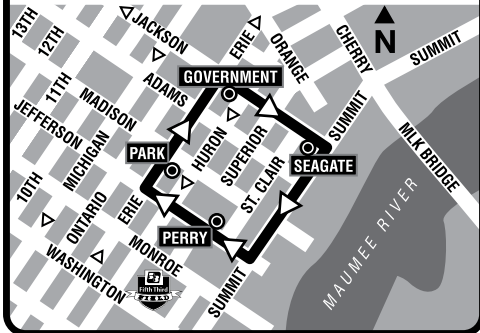

# TARTA

**Bus Route  
Timetable and Map**

## DOWNTOWN TOLEDO STOPS

Most weekday routes with downtown connections make four stops as shown on the map. The first stop each route arrives corresponds with the first time point on the schedule as shown here: 1 Watch all arriving buses carefully as each bus only stops once at its designated location. Up to four buses may be back-to-back at one time.

### 43 Monday-Friday Outbound (from downtown)

1	2	3	4	5	6	7	8	9	10
Jackson Street	Western-Spencer	Glendale-Detroit	UT Medical	Byrne-Detroit	Wayne-Gibbs	Meijer Store	Maumee Kroger	Lott Industries	Southwyck Boulevard
7:20	7:32	7:40	7:45	7:55	8:06	8:12	8:16	8:27	8:35
9:00	9:12	9:20	9:25	9:35	9:46	9:52	9:56	—	10:12
11:00	11:12	11:20	11:25	11:35	11:46	11:52	11:56	—	12:12
12:10	12:22	12:30	12:35	12:45	12:56	1:02	1:06	—	1:22
1:50	2:02	2:10	2:15	2:25	2:36	2:42	2:46	2:57	3:05
2:40	2:52	3:00	3:05	3:15	3:26	3:32	3:36	—	3:52
3:30	3:42	3:50	3:55	4:05	4:16	4:22	4:26	—	4:42
4:30	4:42	4:50	4:55	5:05	5:16	5:22	5:26	—	5:42
5:15	5:27	5:35	5:40	5:50	6:01	6:07	6:11	—	6:27

**Notes:** L Downtown Lineup on Jackson between Superior and Huron.

**8/29** Call-A-Ride stops on Rugby Drive by request to connect with routes **34** and **43** at Detroit Avenue bus stops

connecting routes **3** **32R**