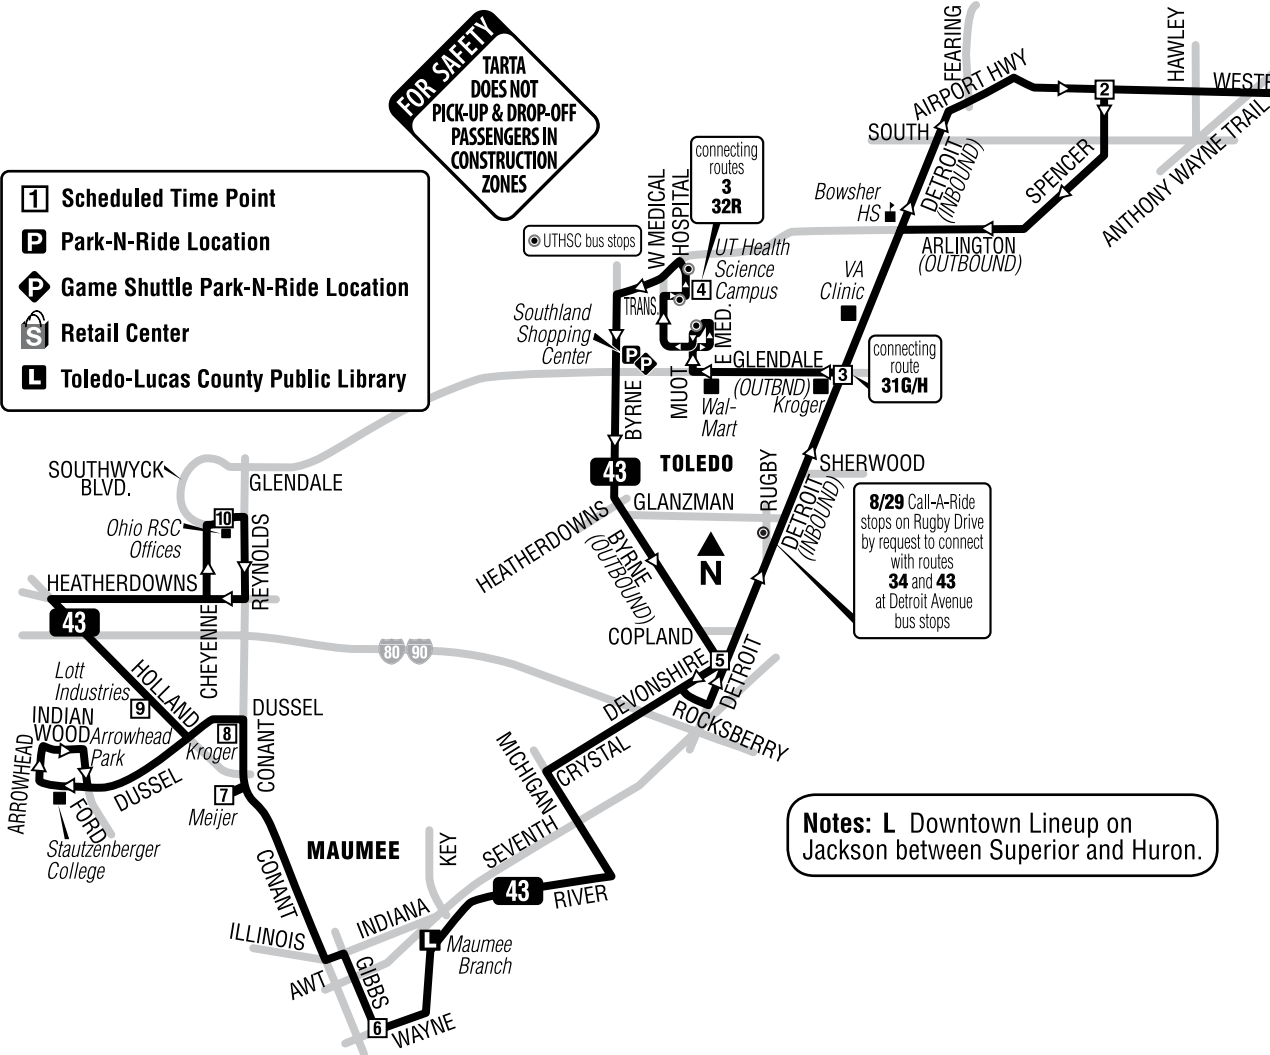

## 43 Maumee-Arrowhead/ Western via UTMC

Effective June 5, 2016

**FOR SAFETY**  
TARTA DOES NOT PICK-UP & DROP-OFF PASSENGERS IN CONSTRUCTION ZONES

- 1** Scheduled Time Point
- P** Park-N-Ride Location
- Ⓜ** Game Shuttle Park-N-Ride Location
- 🏪** Retail Center
- 📖** Toledo-Lucas County Public Library

### 43 Monday-Friday Outbound (from downtown)

1	2	3	4	5	6	7	8	9	10
Jackson Street	Western-Spencer	Glendale-Detroit	UT Medical	Byrne-Detroit	Wayne-Gibbs	Meijer Store	Maumee Kroger	Lott Industries	Southwyck Boulevard
7:20	7:32	7:40	7:45	7:55	8:06	8:12	8:16	8:27	8:35
9:00	9:12	9:20	9:25	9:35	9:46	9:52	9:56	—	10:12
11:00	11:12	11:20	11:25	11:35	11:46	11:52	11:56	—	12:12
12:10	12:22	12:30	12:35	12:45	12:56	1:02	1:06	—	1:22
1:50	2:02	2:10	2:15	2:25	2:36	2:42	2:46	2:57	3:05
2:40	2:52	3:00	3:05	3:15	3:26	3:32	3:36	—	3:52
3:30	3:42	3:50	3:55	4:05	4:16	4:22	4:26	—	4:42
4:30	4:42	4:50	4:55	5:05	5:16	5:22	5:26	—	5:42
5:15	5:27	5:35	5:40	5:50	6:01	6:07	6:11	—	6:27

### 43 Monday-Friday Inbound (to downtown)

10	9	8	7	6	5	3	2	1
Southwyck Boulevard	Lott Industries	Maumee Kroger	Meijer Store	Wayne-Gibbs	Byrne-Detroit	Glendale-Detroit	Western-Spencer	Jackson Street
7:50	7:56	8:08	8:12	8:19	8:30	8:35	8:45	9:00
8:52	—	9:08	9:12	9:19	9:30	9:35	9:45	10:00
9:52	—	10:08	10:12	10:19	10:30	10:35	10:45	11:00
1:32	—	1:48	1:52	1:59	2:10	2:15	2:25	2:40
2:22	—	2:38	2:42	2:49	3:00	3:05	3:15	3:30
3:20	3:26	3:38	3:42	3:49	4:00	4:05	4:15	4:30
4:07	—	4:23	4:27	4:34	4:45	4:50	5:00	5:15

**Notes:** L Downtown Lineup on Jackson between Superior and Huron.

**8/29** Call-A-Ride stops on Rugby Drive by request to connect with routes **34** and **43** at Detroit Avenue bus stops

connecting routes **3** **32R**