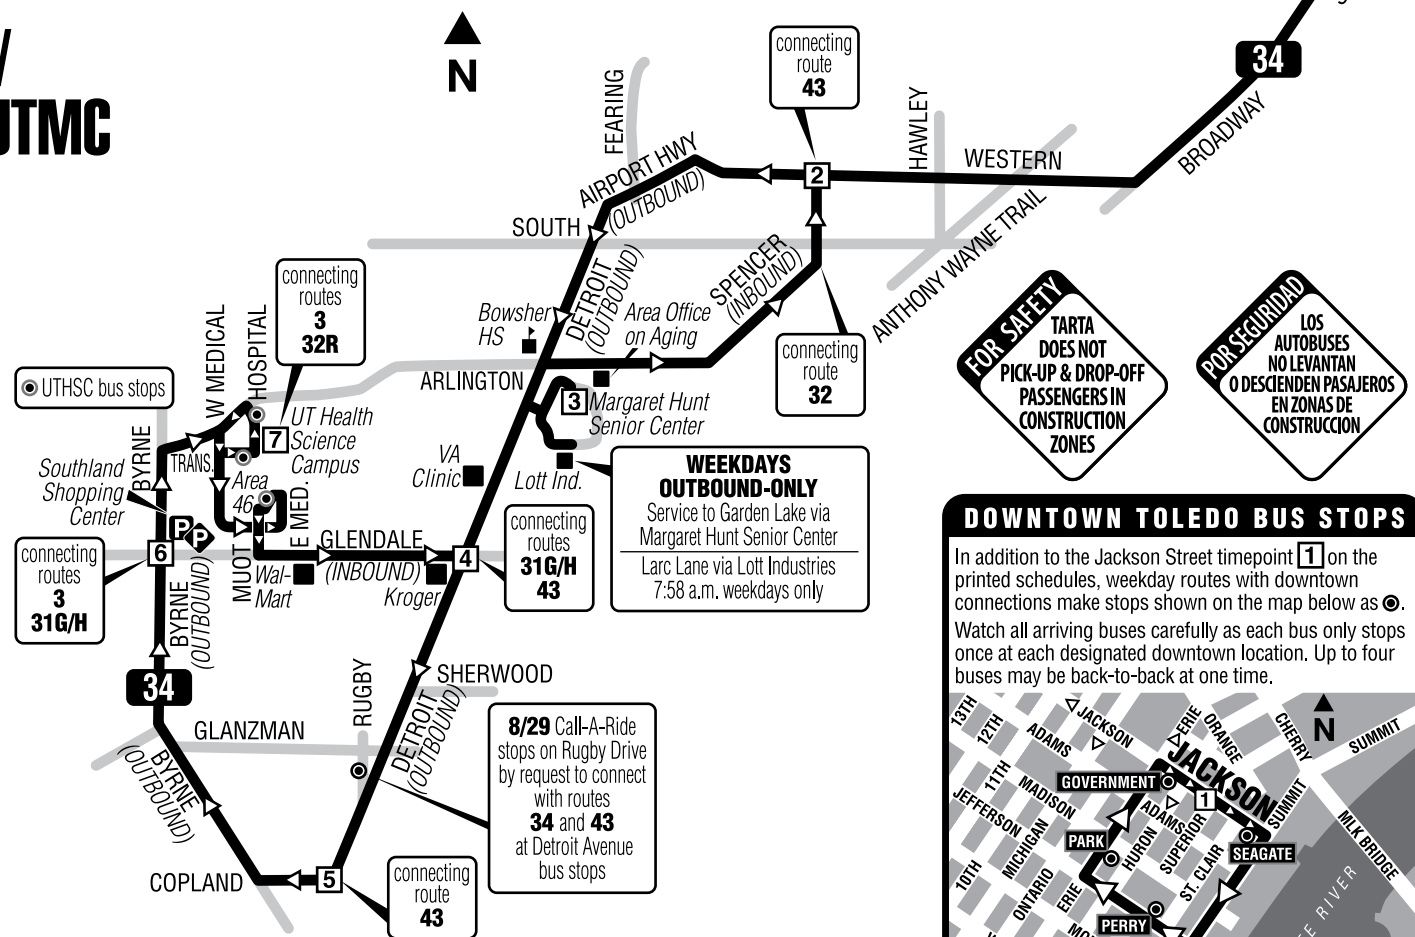

34

TARTA

419-243-RIDE
(419-243-7433)
tarta.com

TARTA

Bus Route
Timetable and Map

34

34 Detroit/Byrne/ Western via UTMC

Effective June 5, 2016
A partir del 05 de junio 2016

TARTA
TRACKER.COM
Track your ride at
TARTAtacker.com

TARTA
**Guaranteed
Ride Home**
Visit **TARTA.com**
or call **419.243.RIDE**
for information

All buses are equipped with security cameras.
Todos nuestros autobuses están equipados con cámaras de seguridad.