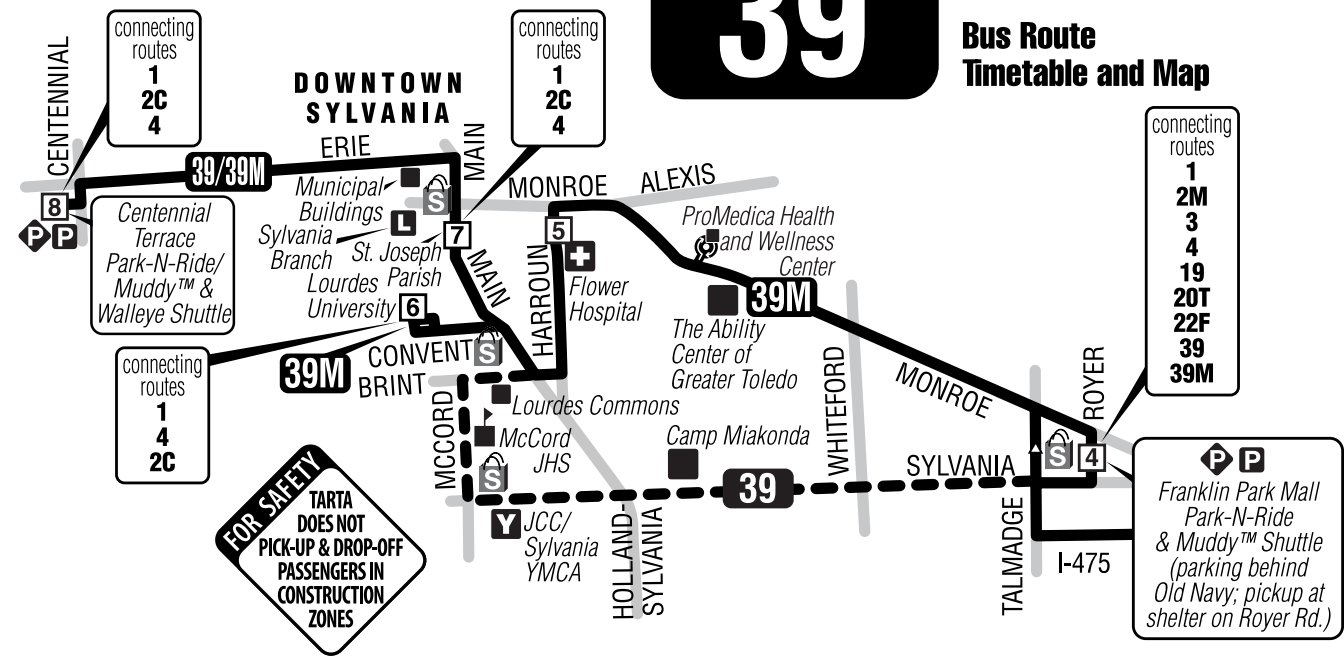

39 Monday-Friday Outbound

Via Route	1 Owens Corning	3 Park Station	2 Jackson Street	4 Franklin Park Mall	5 Flower Hospital	6 Lourdes University	7 St. Joseph Parish	8 Centennial Terrace
M	5:55	5:58	6:00	6:20	6:34	6:39	—	6:49
M	6:25	6:28	6:30	6:50	7:04	7:09	—	7:19
M	7:26	7:29	7:31	7:51	8:05	8:10	—	8:20
M	7:56	7:59	8:01	8:21	8:35	8:40	—	8:50
M	8:26	8:29	8:31	8:51	9:05	9:10	—	9:20
M	8:56	8:59	9:01	9:21	9:35	9:40	—	9:50
M	2:00	2:03	2:05	2:25	2:39	2:44	—	2:54
M	3:01	3:04	3:06	3:26	3:40	3:45	—	3:55
39	4:10	4:13	4:15	4:35	—	—	4:50	4:55
39	4:42	4:45	4:47	5:07	—	—	5:22	5:27
39	5:07	5:10	5:12	5:32	—	—	5:47	5:52

Shaded area denotes afternoon times.

39 Monday-Friday Inbound

Via Route	8 Centennial Terrace	7 St. Joseph Parish	6 Lourdes University	5 Flower Hospital	4 Franklin Park Mall	3 Park Station	2 Jackson Street	1 Owens Corning
39	6:30	6:38	—	—	6:54	7:12	7:14	7:20
39	6:58	7:06	—	—	7:22	7:40	7:42	7:48
39	7:28	7:36	—	—	7:52	8:10	8:12	8:18
39	7:55	8:03	—	—	8:19	8:37	8:39	8:45
M	8:32	—	8:43	8:48	8:59	9:17	9:19	9:25
M	9:32	—	9:43	9:48	9:59	10:17	10:19	10:25
M	2:03	—	2:14	2:19	2:30	2:48	2:50	2:56
M	3:10	—	3:21	3:26	3:37	3:55	3:57	4:03
M	3:40	—	3:51	3:56	4:07	4:25	4:27	4:33
M	4:00	—	4:11	4:16	4:27	4:45	4:47	4:53
M	5:10	—	5:21	5:26	5:37	5:55	5:57	6:03
M	5:37	—	5:48	5:53	6:04	6:22	6:24	6:30

Shaded area denotes afternoon times.

39

TARTA Bus Route Timetable and Map

TARTA
park n ride
Drive a little. Save a lot.
CENTENNIAL TERRACE & FRANKLIN PARK MALL

- 1 Scheduled Time Point
- P Park-N-Ride Location
- Game Shuttle Park-N-Ride Location
- S Retail Center
- Toledo-Lucas County Public Library

NOTES: ♦ Timepoint for stop on Royer Road between Monroe Street and Sylvania Avenue

Mid-day service between Centennial Terrace and Franklin Park Mall is available via Route 2C.

No 39/39M service available: Weekends, New Year's Day, Memorial Day, Independence Day, Labor Day, Thanksgiving Day, and Christmas Day.