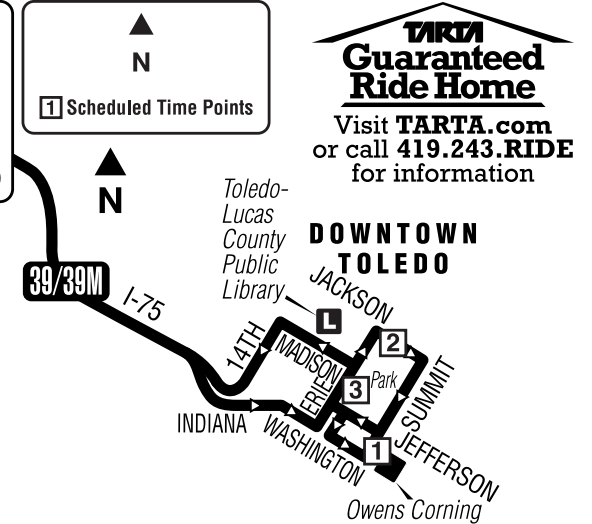

TARTA
**Guaranteed
Ride Home**
Visit TARTA.com
or call 419.243.RIDE
for information

**Stops at ProMedica Health and Wellness Center
5700 Monroe Street in Sylvania
Routes 2C and 39M inbound and outbound**