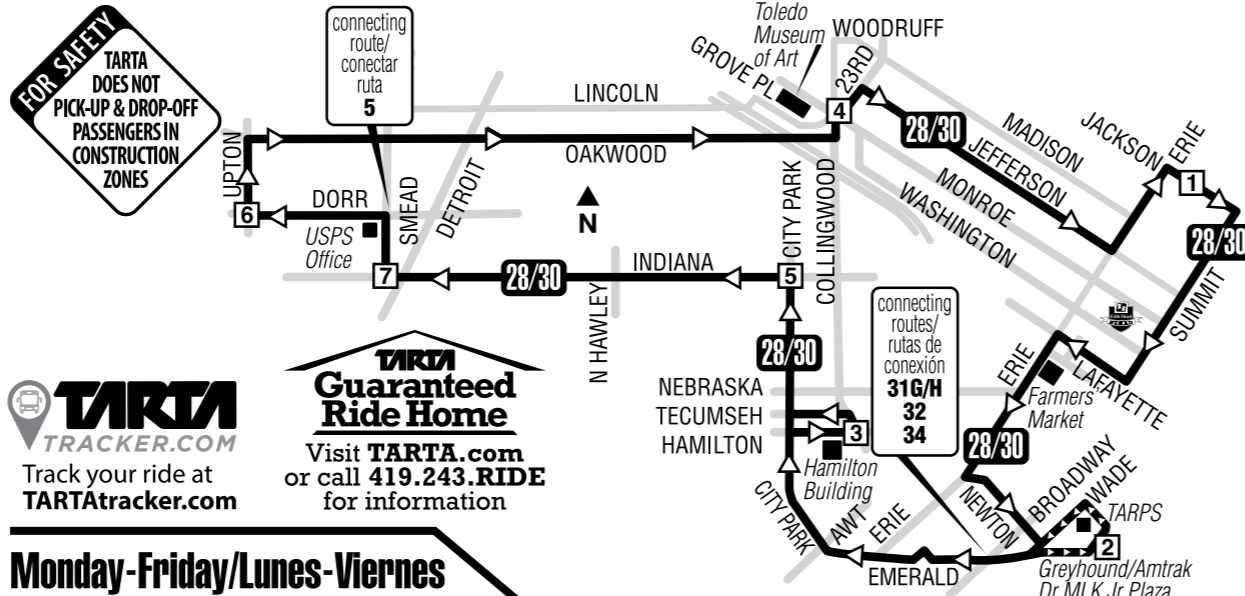

Monday-Friday/Lunes-Viernes