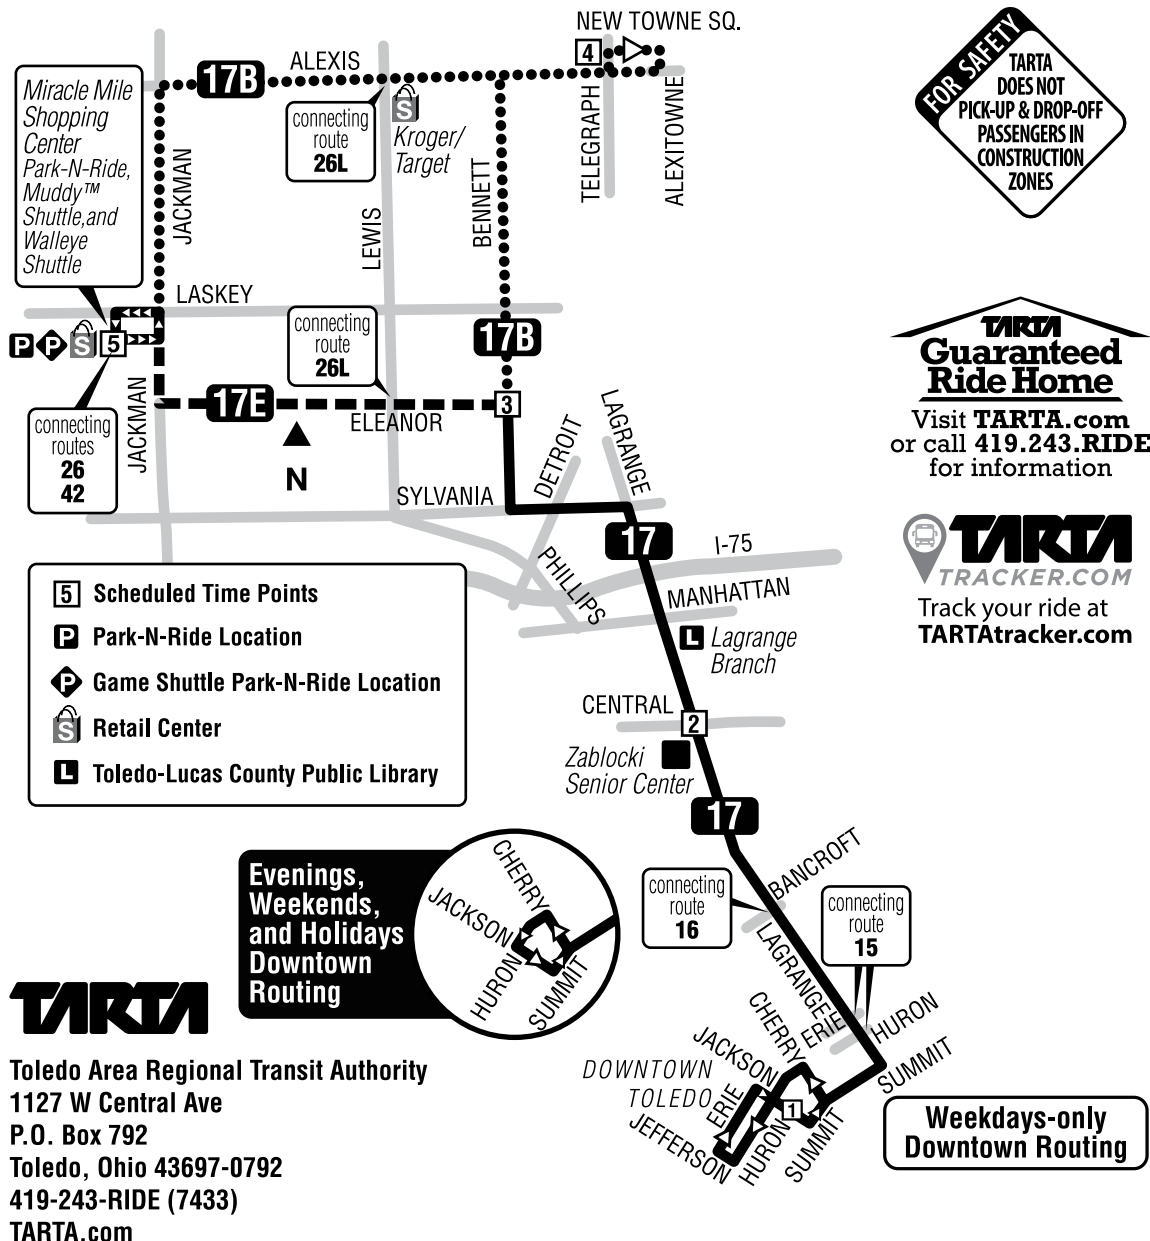

In addition to the Jackson Street timepoint **1** on the printed schedules, weekday routes with downtown connections make stops shown on the map below as **⊙**. Watch all arriving buses carefully as each bus only stops once at each designated downtown location. Up to four buses may be back-to-back at one time.

### 17 Holiday Inbound

Via Route	5	4	3	2	1
	Miracle Mile	Alexis-Telegraph	Bennett-Eleanor	Central-Lagrange	Jackson Street
E	7:10	—	7:17	7:25	7:35L
B	8:08	8:21	8:28	8:36	8:46L
E	9:40	—	9:47	9:55	10:05L
B	10:48	11:01	11:08	11:16	11:26L
E	12:20	—	12:27	12:35	12:45L
B	1:28	1:41	1:48	1:56	2:06L

### 17 Holiday Outbound

Via Route	1	2	3	4	5
	Jackson Street	Central-Lagrange	Bennett-Eleanor	Alexis-Telegraph	Miracle Mile
E	7:45L	7:55	8:02	—	8:08
B	9:05L	9:15	9:22	9:29	9:40
E	10:25L	10:35	10:42	—	10:48
B	11:45L	11:55	12:02	12:09	12:20
E	1:05L	1:15	1:22	—	1:28
B	2:25L	2:35	2:42	2:49	3:00

Shaded areas denote afternoon times.

**Routes:** B Via Bennett/Alexis/Jackman to Miracle Mile

E Via Eleanor to Miracle Mile

**Notes:** L Downtown Lineup on Jackson between St. Clair and Superior.