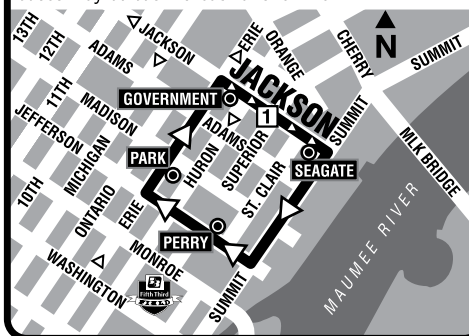

**TARTA****17****Bus Route  
Timetable  
and Map****17B Lagrange/Bennett  
via Miracle Mile  
17E Lagrange/Eleanor  
via Miracle Mile**

Effective June 5, 2016

*All TARTA buses are equipped with security cameras.***DOWNTOWN TOLEDO BUS STOPS**

In addition to the Jackson Street timepoint **1** on the printed schedules, weekday routes with downtown connections make stops shown on the map below as **⊙**. Watch all arriving buses carefully as each bus only stops once at each designated downtown location. Up to four buses may be back-to-back at one time.

### 17 Holiday Inbound

Via Route	5	4	3	2	1
	Miracle Mile	Alexis-Telegraph	Bennett-Eleanor	Central-Lagrange	Jackson Street
E	7:10	—	7:17	7:25	7:35L
B	8:08	8:21	8:28	8:36	8:46L
E	9:40	—	9:47	9:55	10:05L
B	10:48	11:01	11:08	11:16	11:26L
E	12:20	—	12:27	12:35	12:45L
B	1:28	1:41	1:48	1:56	2:06L

Shaded areas denote afternoon times.

**Routes:** B Via Bennett/Alexis/Jackman to Miracle Mile

E Via Eleanor to Miracle Mile

**Notes:** L Downtown Lineup on Jackson between St. Clair and Superior.