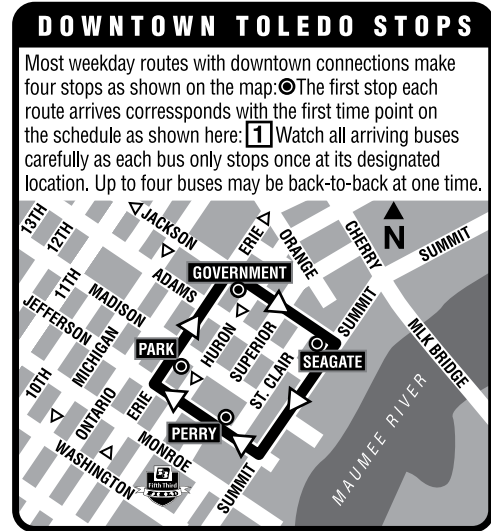

15

15A Summit/Suder/Alexis 15E Summit/Point Place via Alexis

Effective June 5, 2016

All TARTA buses are equipped with security cameras.

TARTA
Toledo Area Regional Transit Authority
1127 W Central Ave
P.O. Box 792
Toledo, Ohio 43697-0792
419-243-RIDE (7433)
TARTA.com

All Scheduled Service Is Open To The Public

TARTA
Bus Route
Timetable and Map

15

15A Summit/Suder/Alexis 15E Summit/Point Place via Alexis

Effective June 5, 2016

419-243-RIDE
(419-243-7433)
tarta.com

15 Monday-Friday Inbound (to Downtown)

Shaded areas denote afternoon times.

Routes: A Via Alexis
E Via Edgewater

Notes: L Downtown Lineup on Jackson between St. Clair and Superior.

15 Saturday Inbound

Via Route	7	6	4	3	2	1
Alexis Meijer	Ottawa R.-Suder	108th-Summit	Suder-Summit	Galena-Summit	Jackson Lineup	
E	6:59	7:05	7:15	7:20	7:25	7:35L
A	8:14	8:20	—	8:27	8:32	8:42L
E	9:32	9:38	9:48	9:53	9:58	10:08L
A	10:54	11:00	—	11:07	11:12	11:22L
E	12:12	12:18	12:28	12:33	12:38	12:48L
A	1:34	1:40	—	1:47	1:52	2:02L
E	2:52	2:58	3:08	3:13	3:18	3:28L
A	4:14	4:20	—	4:27	4:32	4:42L
E	5:32	5:38	5:48	5:53	5:58	6:08L
A	6:54	7:00	—	7:07	7:12	7:22L
E	8:12	8:18	8:28	8:33	8:38	8:48L