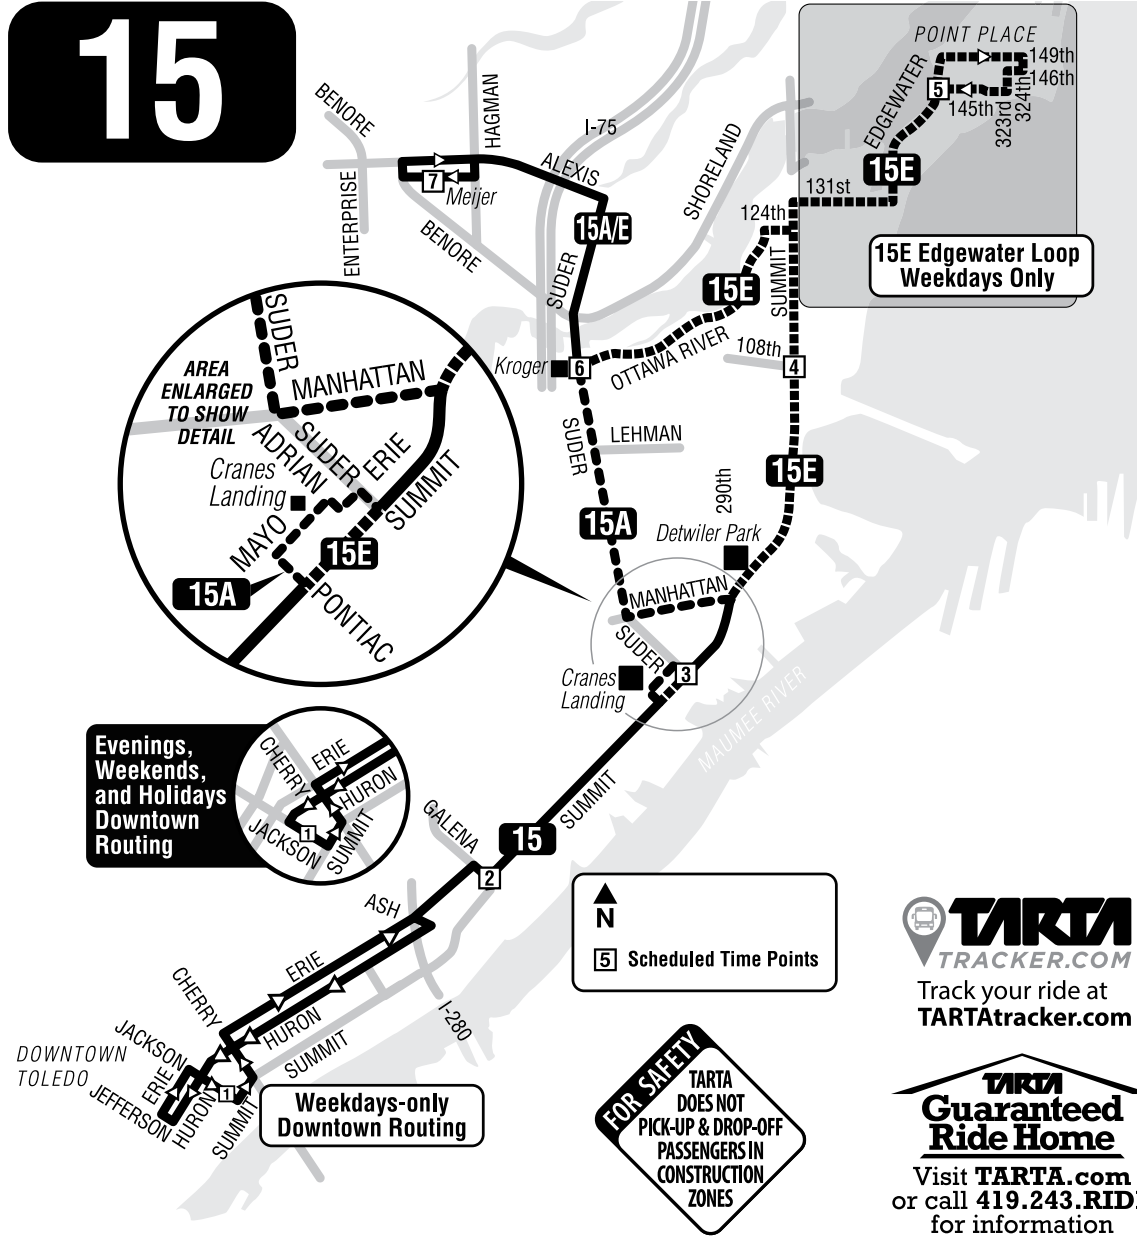

15

15A Summit/Suder/Alexis 15E Summit/Point Place via Alexis

Effective June 5, 2016

All TARTA buses are equipped with security cameras.

TARTA
Toledo Area Regional Transit Authority
1127 W Central Ave
P.O. Box 792
Toledo, Ohio 43697-0792
419-243-RIDE (7433)
TARTA.com

Fares and General Information

1. Adults and students—cash fare . . . . . $ 1.25
   - Children under age six with adult (limit 2) . . . . . FREE
   - Senior Citizens* . . . . . .60¢
   - Persons With Disabilities* . . . . . .60¢
   - Medicare Card Holders . . . . . .60¢
   - Tokens—roll of 25 . . . . . $28.25
   - Weekly Pass $12.50
   - Monthly Pass $50.00
   - Senior/Disabled Weekly Pass* . . . . . $ 6.25
   - Senior/Disabled Monthly Pass* $25.00
2. *with TARTA Reduced Fare ID Card or Medicare Card
3. Tokens and weekly passes are available at most area banks and TARTA offices, 1127 W. Central Ave.
   419-243-RIDE (419-243-7433) TARTA.com
   TTY Users: 7-1-1 or 1-800-750-0750
   Schedules are subject to change without notice.

All Scheduled Service Is Open To The Public

TARTA
Bus Route
Timetable and Map

15

15A Summit/Suder/Alexis 15E Summit/Point Place via Alexis

Effective June 5, 2016

419-243-RIDE
(419-243-7433)
tarta.com