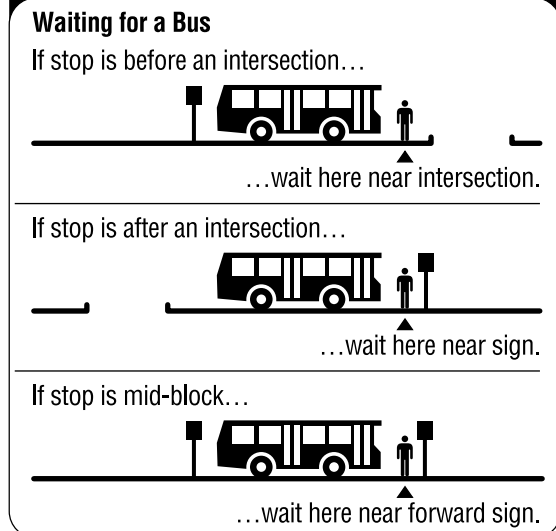

All Scheduled Service Is Open To The Public

TARTA
Bus Route
Timetable and Map

15